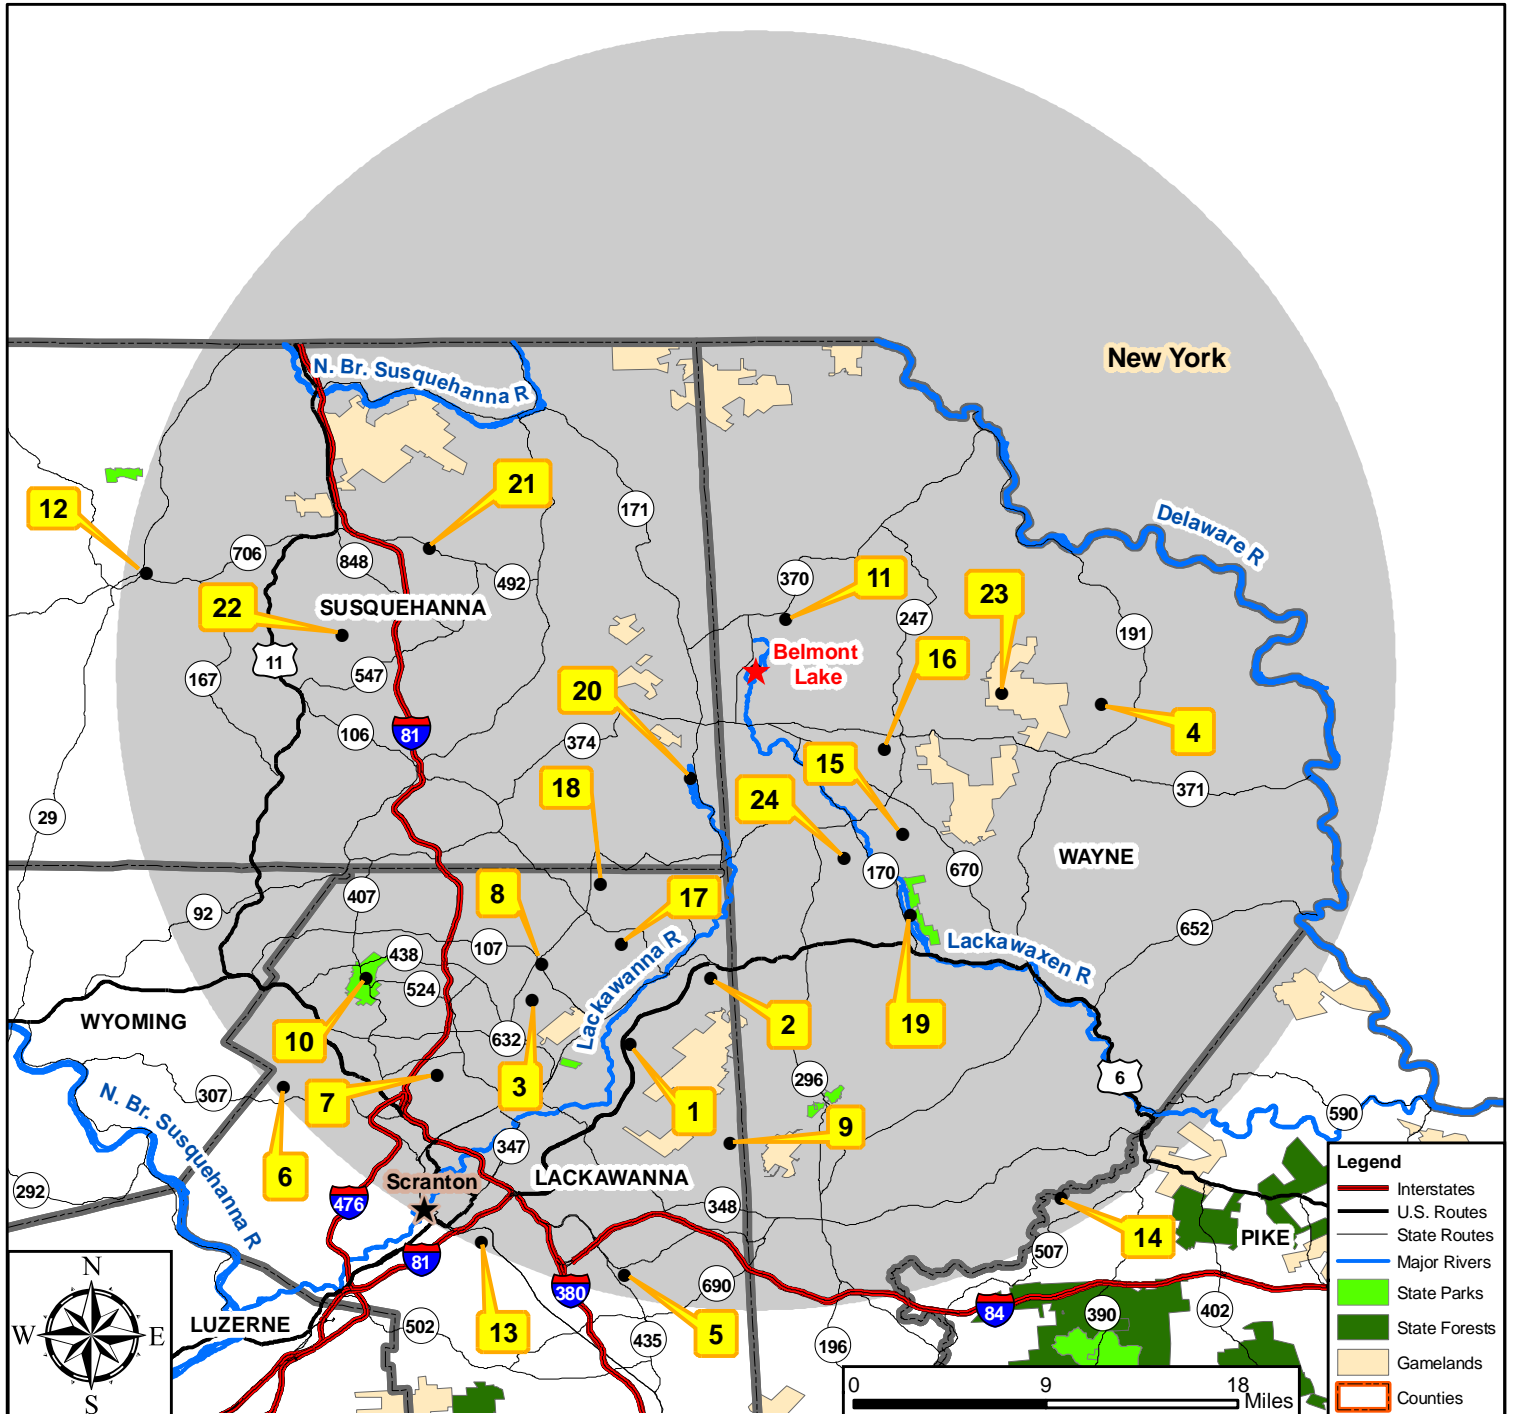

Belmont Lake Wayne County

Primary Lakes within 30 Miles of Belmont Lake

1 Aylesworth Creek Lake (7.02 Acres)	14 Lake Wallenpaupack* (5460.83 Acres)
2 Brownell Reservoir (121.16)	15 Long Pond (75.08)
3 Chapman Lake (93.46)	16 Miller Pond* (62.30)
4 Duck Harbor Pond* (210.21)	17 Mountain Mub Pond (30.48)
5 Elmhurst Reservoir (174.2)	18 Mud Pond (111.9)
6 Ford's Lake (69.24)	19 Prompton Lake* (290.32)
7 Griffin Reservoir (99.96)	20 Stillwater Lake (85.46)
8 Heart Lake (28.90)	21 Stump Pond (12.43)
9 Kizer Little Lake (106.36)	22 Tingley Lake (48.28)
10 Lackawanna Lake (211.88)	23 Upper Woods Pond (80.18)
11 Lake Lorain (52.43)	24 White Oak Pond (223.86)
12 Lake Montrose (41.74)	* Brood Stock Lakes Program
13 Lake Scranton (214.08)	