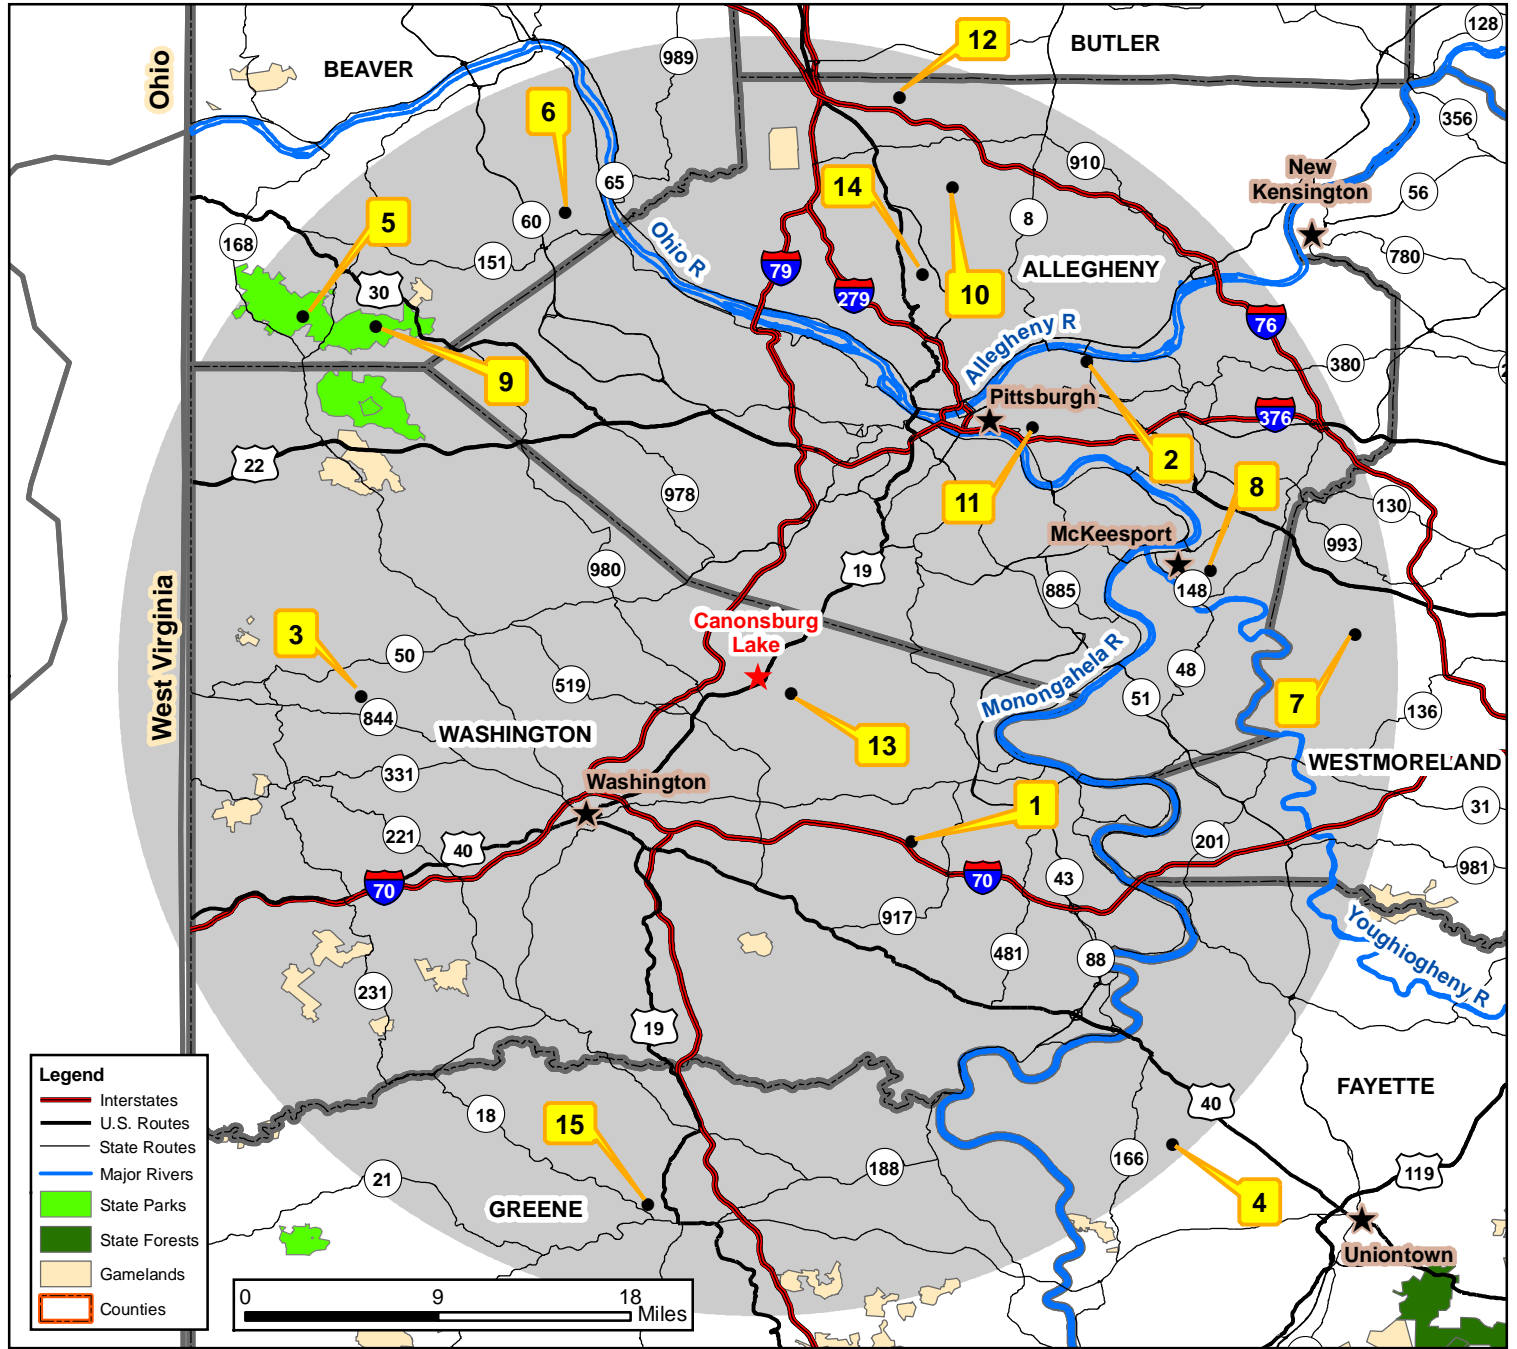

Canonsburg Lake Washington County

Primary Lakes within 30 Miles of Canonsburg Lake	
1 Bentleyville Reservoir** (6.10 Acres)	10 North Park Lake* (66.45)
2 Carnegie Lake (1.71)	11 Panther Hollow Lake (2.17)
3 Cross Creek Lake (250.73)	12 Pine Township Park Pond (2.12)
4 Filbert Pond (13.60)	13 Reservoir Number Two - Peters Lake Res (34.44)
5 Group Camping Area Lake (7.58)	14 Ross Township Community Pond (0.38)
6 Hopewell Township Park Pond (1.68)	15 Wisecarver Reservoir (17.22)
7 Indian Lake (6.84)	* Early Season Trout-Stocked Waters Program
8 Lake Emilie (0.74)	** Closed to fishing by regulation
9 Main Lake - Raccoon Creek Lake* (74.96 Acres)	