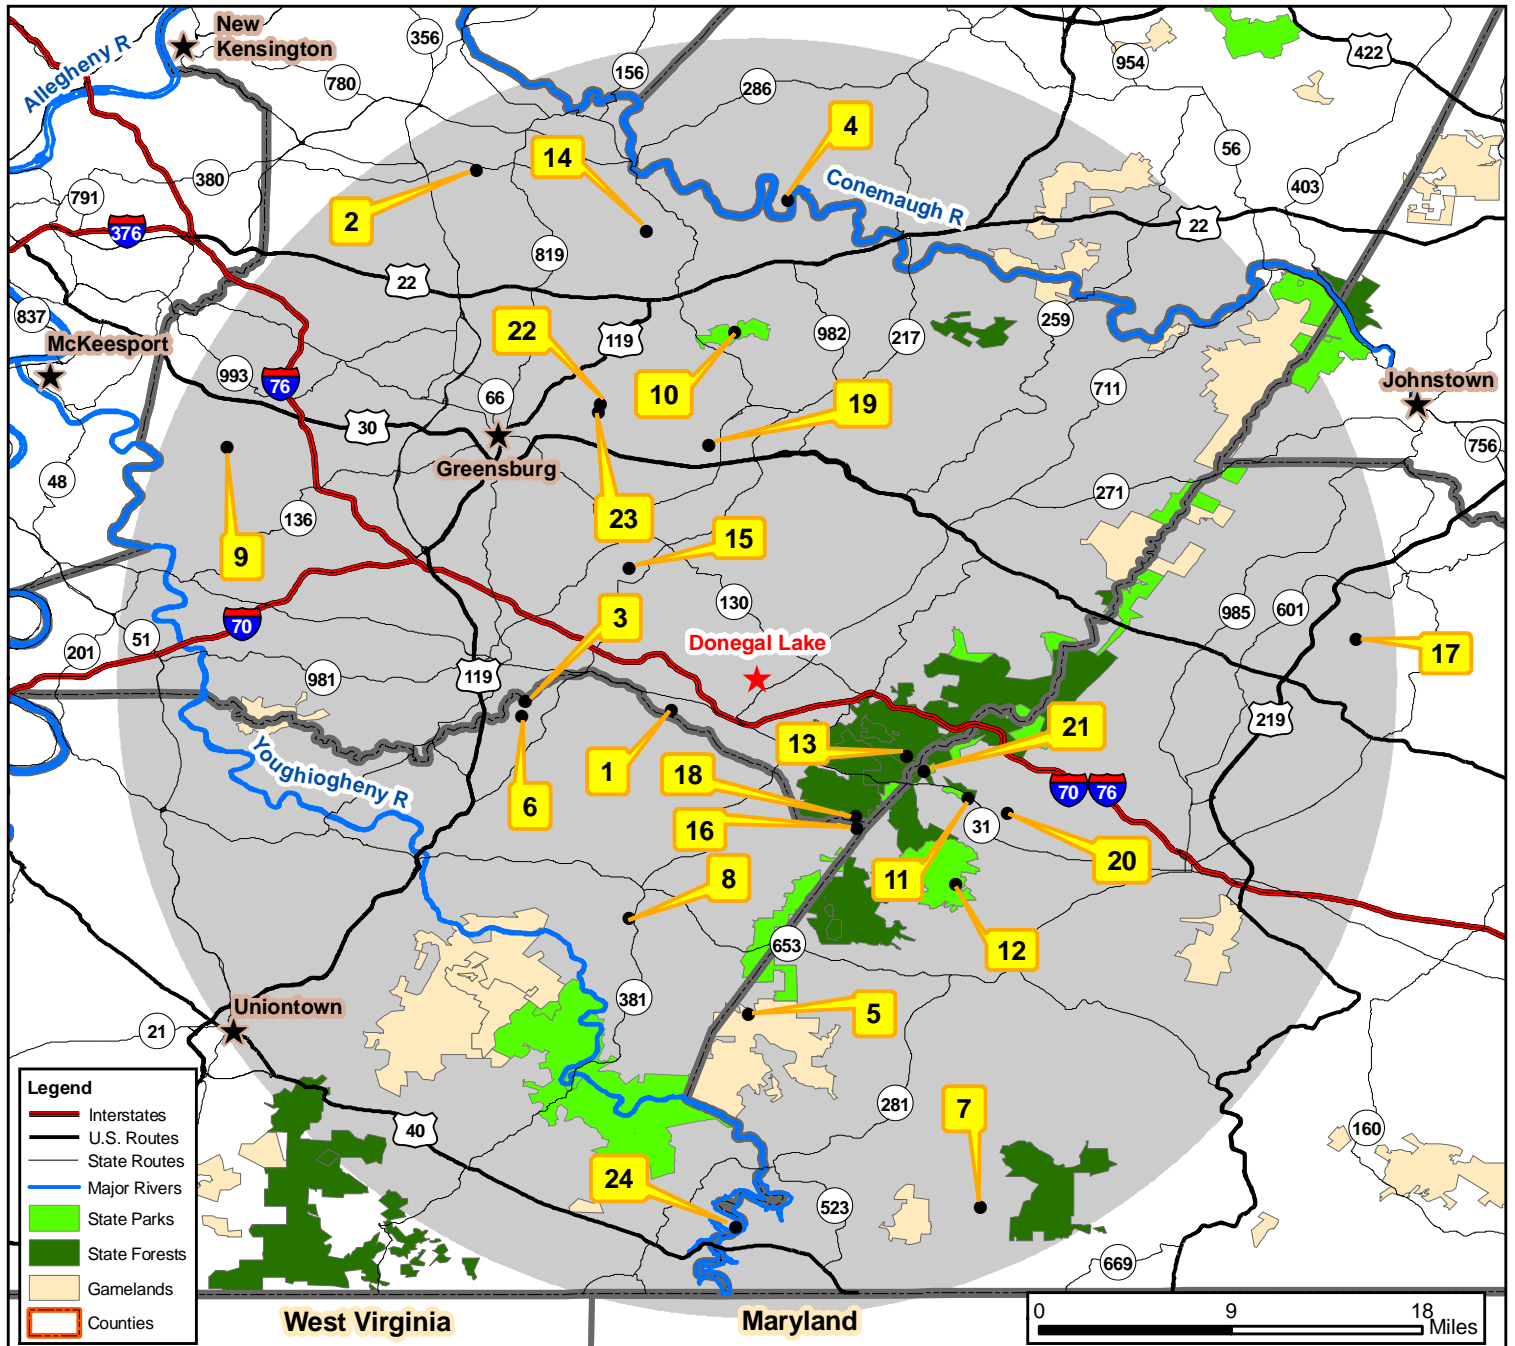

# Donegal Lake Westmoreland County

**Legend**

- Interstates
- U.S. Routes
- State Routes
- Major Rivers
- State Parks
- State Forests
- Gamelands
- Counties

West Virginia

Maryland

**Primary Lakes within 30 Miles of Donegal Lake**

1 Acme Dam (22.83 Acres)	14 Loyalhanna Lake (265.63 Acres)
2 Beaver Run Reservoir (1006.00)	15 Mammoth Lake* (27.23)
3 Bridgeport Reservoir (20.72)	16 Pond Behind Jerome Townhouse (0.33)
4 Conemaugh River Lake (843.55)	17 Quemahoning Reservoir (877.57)
5 Cranberry Glade Lake (85.97)	18 Roaring Rn Nat Area Pd (0.99)
6 Green Lick Reservoir (95.89)	19 Saint Vincent Lake (12.89)
7 High Point Lake (264.99)	20 Somerset Municipal Authority Laurel Hill Ck Res (31.96)
8 Indian Creek Reservoir (62.52)	21 Tunnel Road Pd (0.70)
9 Indian Lake (6.84)	22 Twin Lakes Num. 1 Reservoir - lower* (32.77)
10 Keystone Lake* (51.18)	23 Twin Lakes Num. 2 Reservoir - upper* (20.74)
11 Kooser Lake (5.07)	24 Youghiogheny River Lake (2167.41)
12 Laurel Hill Lake* (61.71)	
13 Lower Hunt's Spring Pond (0.07)	

\* Early Season Trout-Stocked Waters Program