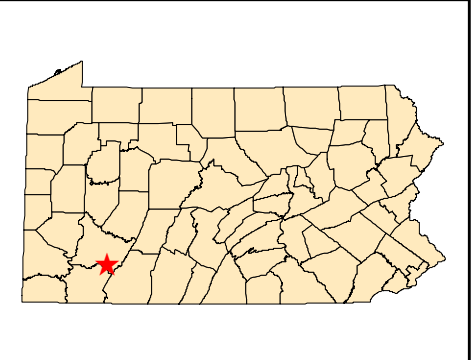

# Donegal Lake Westmoreland County

**Legend**

- Interstates
- U.S. Routes
- State Routes
- Major Rivers
- State Parks
- State Forests
- Gamelands
- Counties

West Virginia

Maryland

**Primary Lakes within 30 Miles of Donegal Lake**

1 Acme Dam (22.83 Acres)	14 Loyalhanna Lake (265.63 Acres)
2 Beaver Run Reservoir (1006.00)	15 Mammoth Lake* (27.23)
3 Bridgeport Reservoir (20.72)	16 Pond Behind Jerome Townhouse (0.33)
4 Conemaugh River Lake (843.55)	17 Quemahoning Reservoir (877.57)
5 Cranberry Glade Lake (85.97)	18 Roaring Rn Nat Area Pd (0.99)
6 Green Lick Reservoir (95.89)	19 Saint Vincent Lake (12.89)
7 High Point Lake (264.99)	20 Somerset Municipal Authority Laurel Hill Ck Res (31.96)
8 Indian Creek Reservoir (62.52)	21 Tunnel Road Pd (0.70)
9 Indian Lake (6.84)	22 Twin Lakes Num. 1 Reservoir - lower* (32.77)
10 Keystone Lake* (51.18)	23 Twin Lakes Num. 2 Reservoir - upper* (20.74)
11 Kooser Lake (5.07)	24 Youghiogheny River Lake (2167.41)
12 Laurel Hill Lake* (61.71)	
13 Lower Hunt's Spring Pond (0.07)	