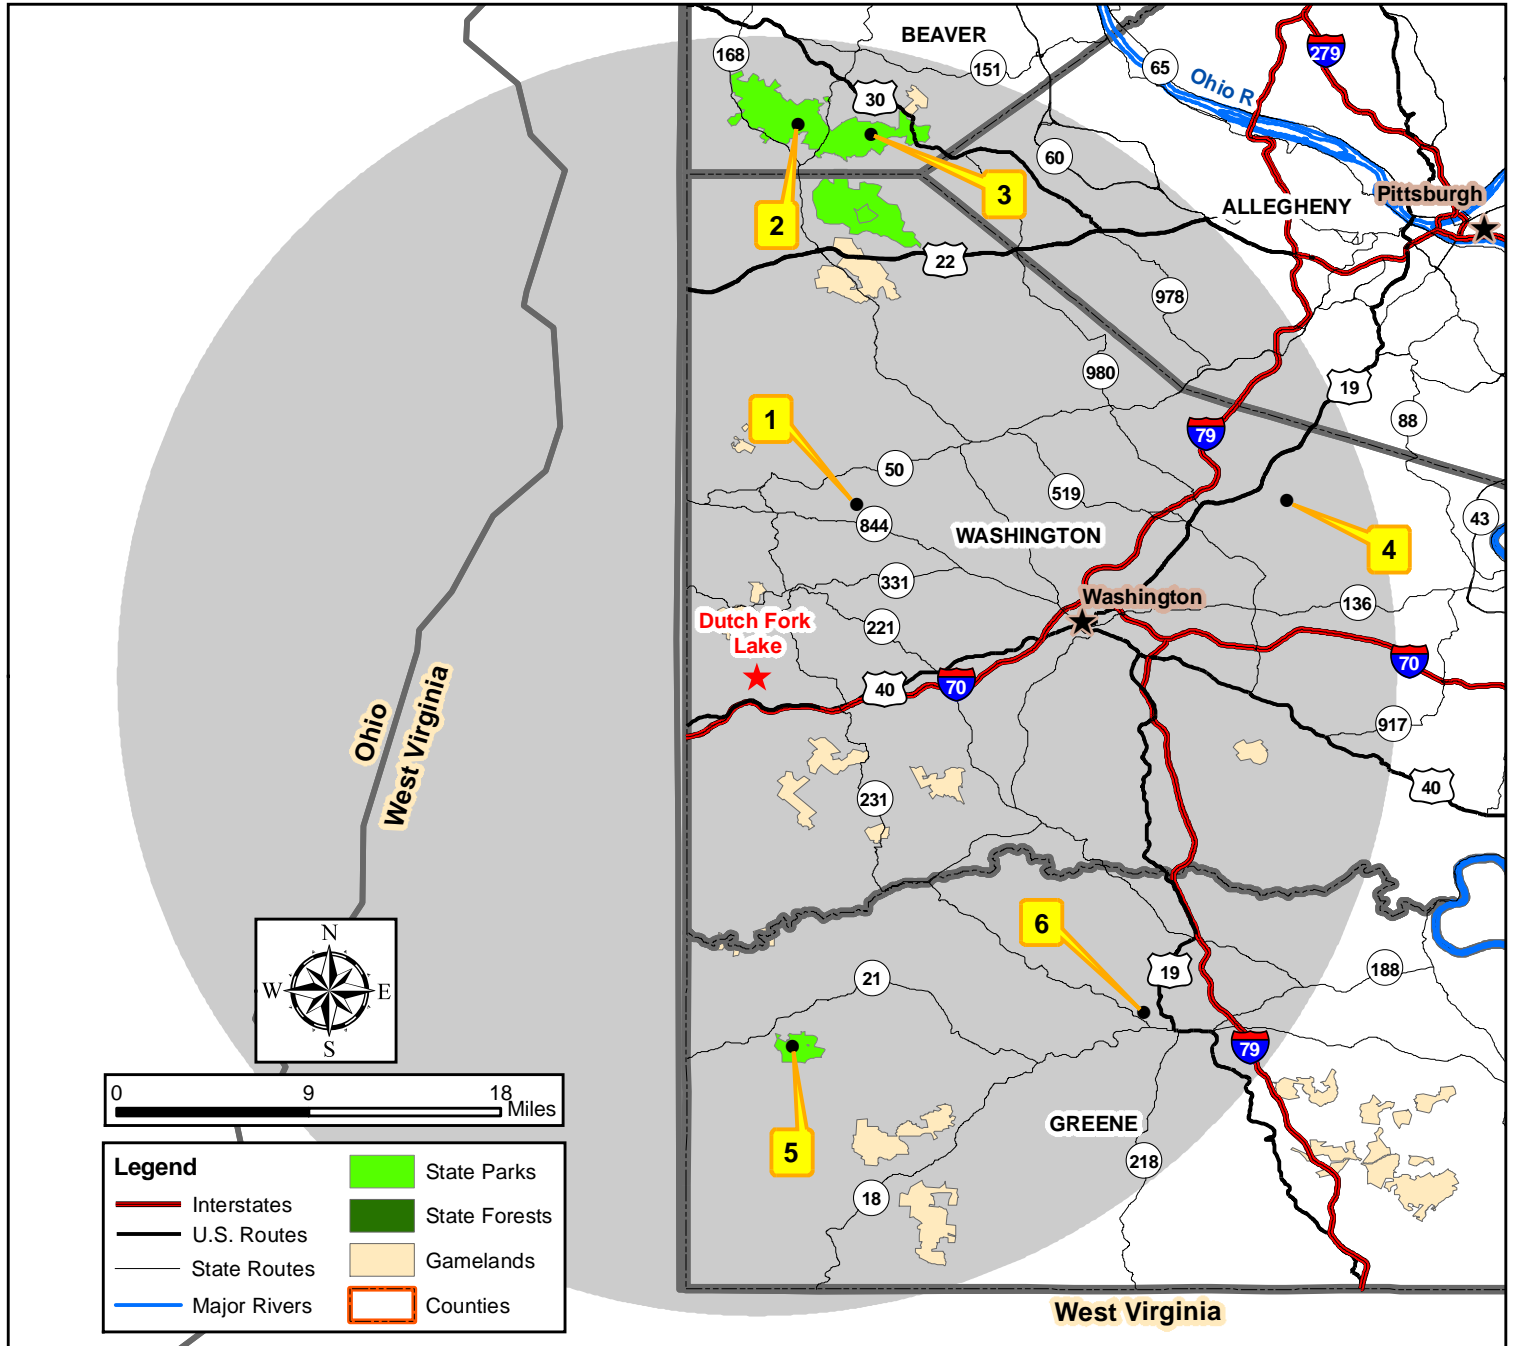

Dutch Fork Lake Washington County

Primary Lakes within 30 Miles of Dutch Fork Lake

1	Cross Creek Lake (250.73 Acres)
2	Group Camping Area Lake (7.58)
3	Main Lake - Raccoon Creek Lake (74.96)
4	Reservoir Number Two - Peters Lake Res (34.44)
5	Ryerson Station Reservoir - Duke Lake (50.95)
6	Wisecarver Reservoir (17.22)