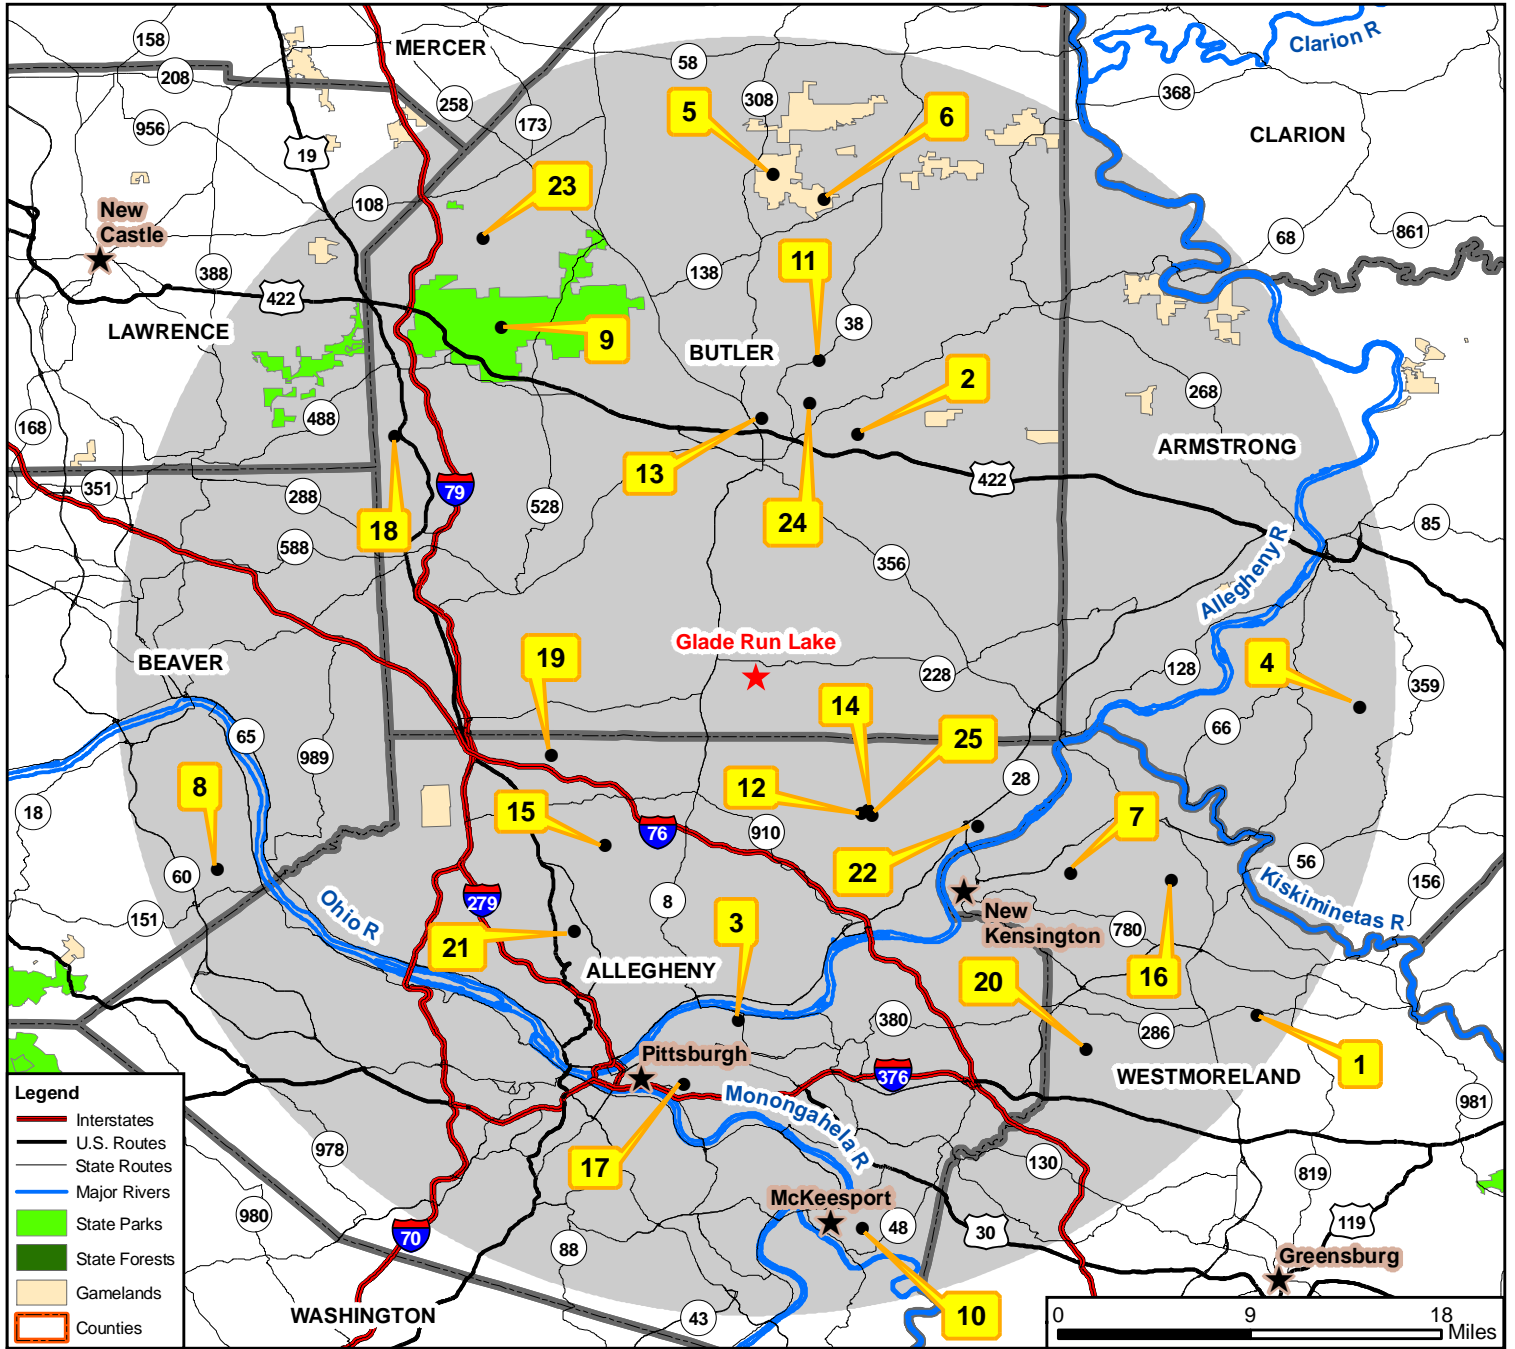

# Glade Run Lake Butler County

Primary Lakes within 30 Miles of Glade Run Lake			
1	Beaver Run Reservoir*** (1006.00 Acres)	15	North Park Lake* (66.45 Acres)
2	Butler Hunting And Fishing Club Lake*** (4.12)	16	Northmoreland Lake* (15.22)**
3	Carnegie Lake (1.71)	17	Panther Hollow Lake (2.17)
4	Crooked Creek Lake (518.36)	18	Perry Lake (4.17)
5	Glade Dam Lake (170.00)	19	Pine Township Park Pond (2.12)
6	Harbar Acres Lake* (14.30)	20	Remaley Pond (0.23)
7	Holtzhauer Lake (264.99)	21	Ross Township Community Pond (0.38)
8	Hopewell Township Park Pond (1.68)	22	Silver Lake (1.18)
9	Lake Arthur** (3074.99)	23	Tamarack Lake (16.97)
10	Lake Emilie (0.74)	24	Thorn Reservoir (40.70)
11	Lake Oneida (146.11)	25	West Deer Lake - Upper Deer Lake** (3.17)
12	Lower Deer Lake** (2.83)	*	Early Season Trout-Stocked Waters Program
13	Meredian Dam (9.00)	**	Big Bass Special Regulation
14	Middle Deer Lake** (3.00)	***	Closed to fishing by regulation