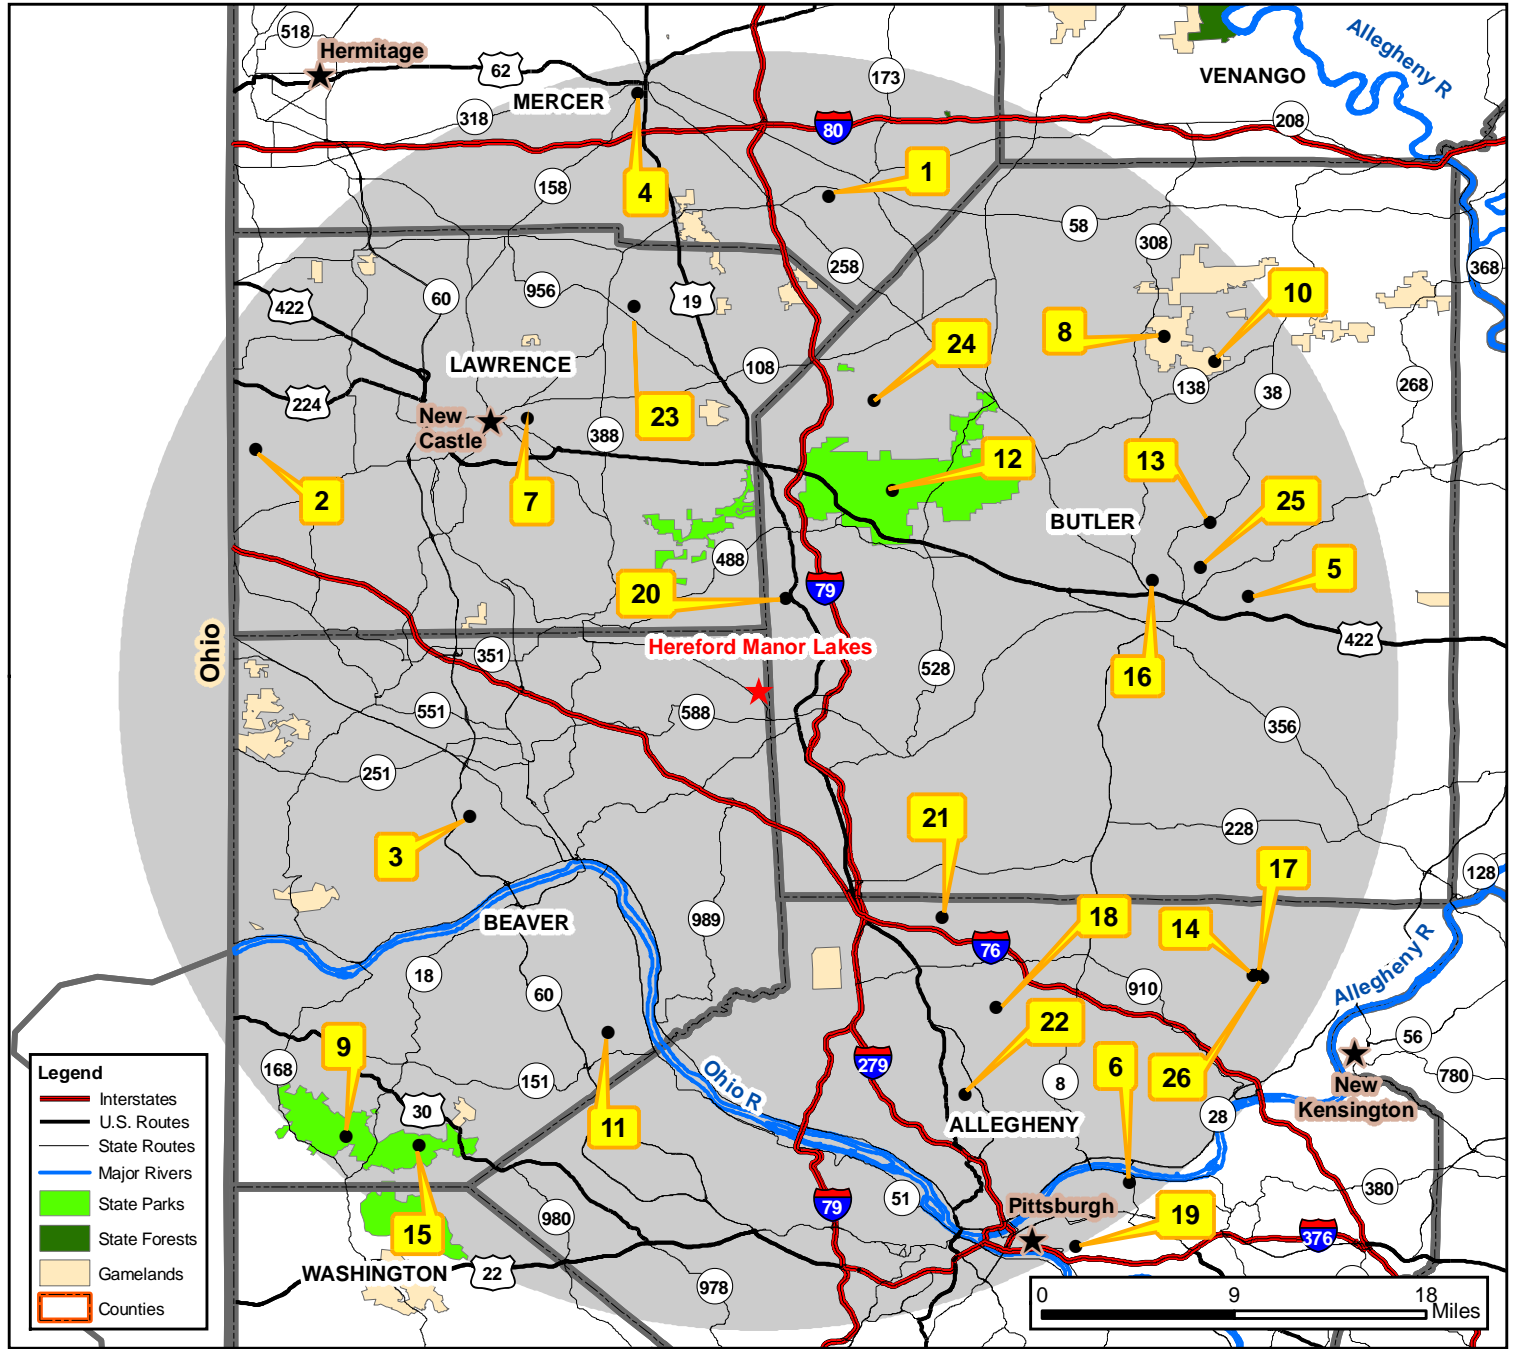

Hereford Manor Lakes Beaver County

Primary Lakes within 30 Miles of Hereford Manor Lakes

1 Barmore Lake (21.60 Acres)	16 Meridian Dam (9.00 Acres)
2 Bessemer Lake* (14.58)	17 Middle Deer Lake** (3.00)
3 Bradys Run Lake* (23.35)**	18 North Park Lake* (66.45)
4 Brandy Springs Park Pond (1.16)	19 Panther Hollow Lake (2.17)
5 Butler Hunting And Fishing Club Lake*** (4.12)	20 Perry Lake (4.17)
6 Carnegie Lake (1.71)	21 Pine Township Park Pond (2.12)
7 Cascade Quarry (3.59)	22 Ross Township Community Pond (0.38)
8 Glade Dam Lake (170)	23 Strawberry Lake (26.45)
9 Group Camping Area Lake (7.58)	24 Tamarack Lake (16.97)
10 Harbar Acres Lake* (14.30)	25 Thorn Reservoir (40.70)
11 Hopewell Township Park Pond (1.68)	26 West Deer Lake - Upper Deer Lake** (3.17)
12 Lake Arthur** (3074.99)	* Early Season Trout-Stocked Waters Program
13 Lake Oneida (146.11)	** Big Bass Special Regulation
14 Lower Deer Lake** (2.83)	*** Closed to fishing by regulation
15 Main Lake - Raccoon Creek Lake* (74.96)	