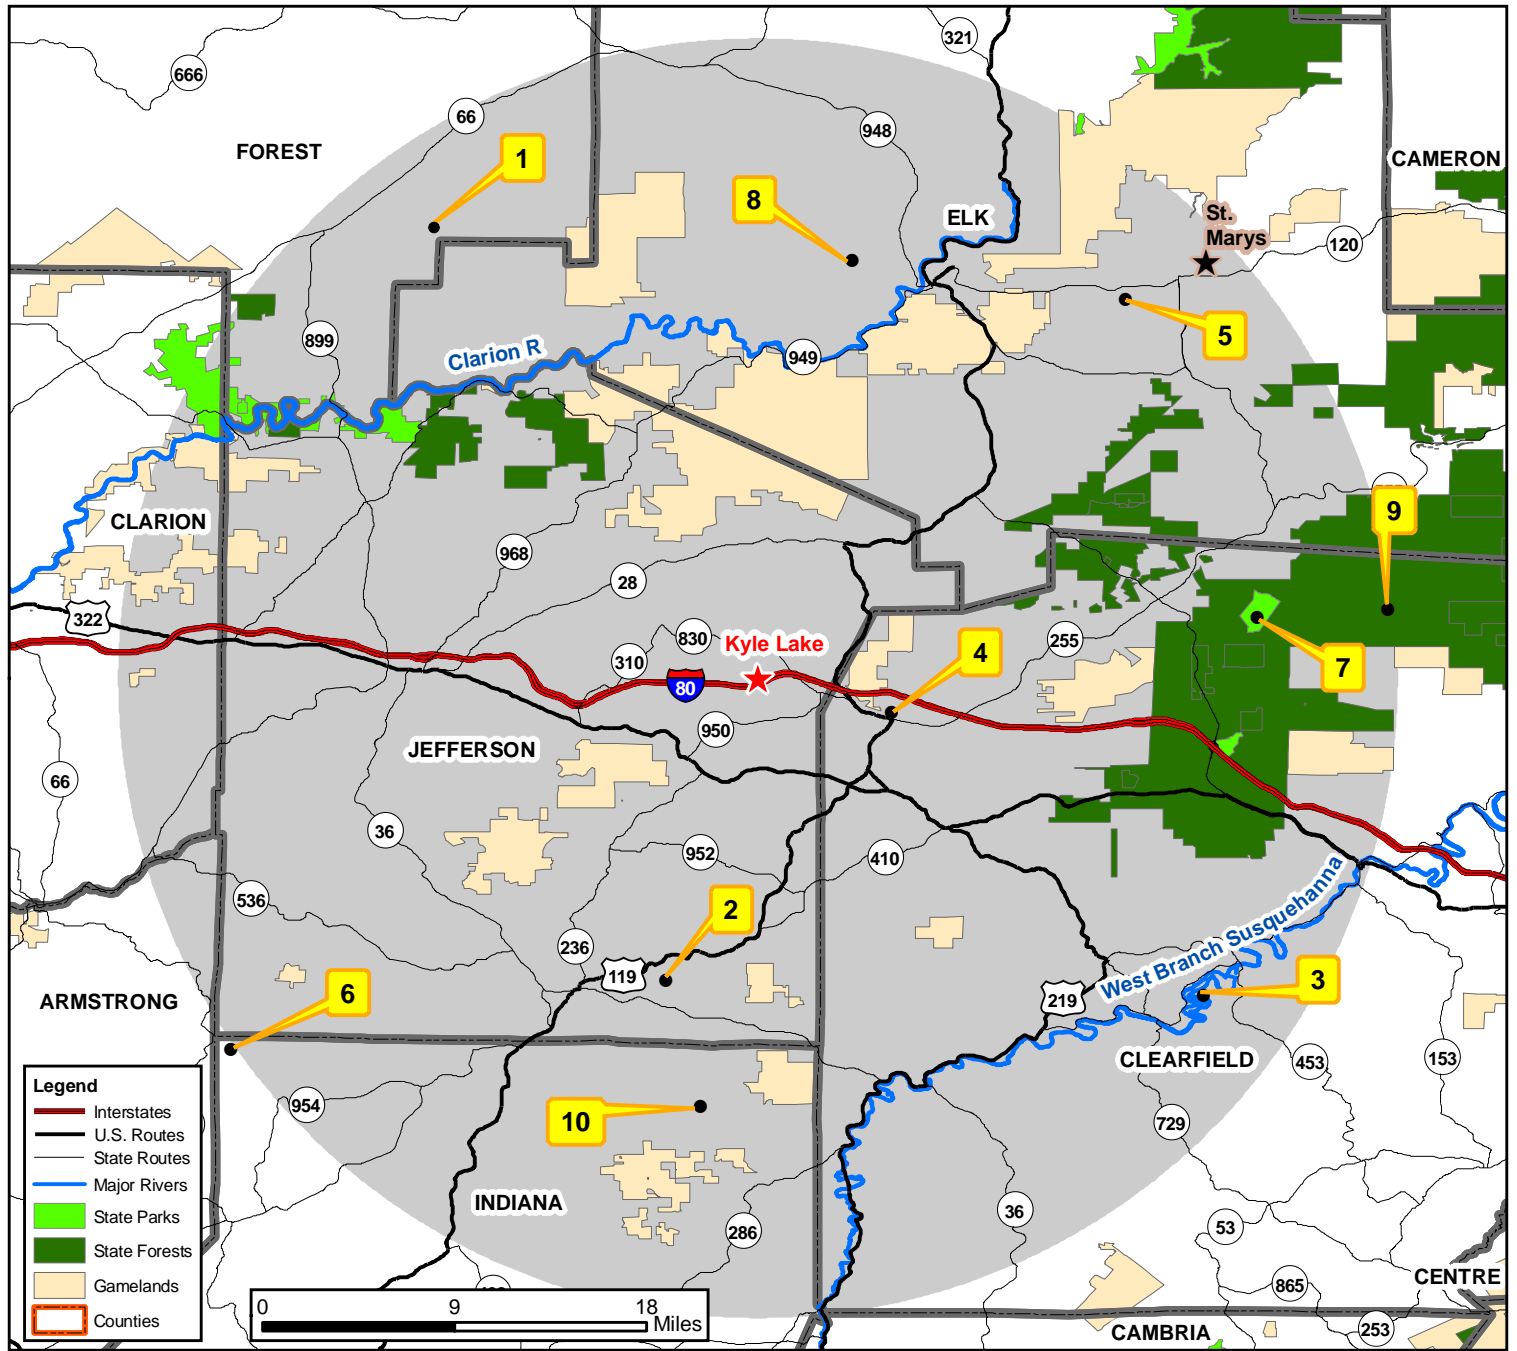

Kyle Lake Jefferson County

Legend

- Interstates
- U.S. Routes
- State Routes
- Major Rivers
- State Parks
- State Forests
- Gamelands
- Counties

Primary Lakes within 30 Miles of Kyle Lake

1	Buzzard Swamps (131.75 Acres)
2	Cloe Lake (26.23)
3	Curwensville Lake (873.99)
4	Juniata Lake(4.86)
5	Laurel Run Reservoir (86.74)
6	Mahoning Creek Lake (586.16)
7	Parker Lake (16.77 Acres)
8	Ridgway Reservoir (98.01)
9	Shaggers Inn Pond (2.22)
10	Straight Run Lake(53.10)
*	Big Bass Special Regulation