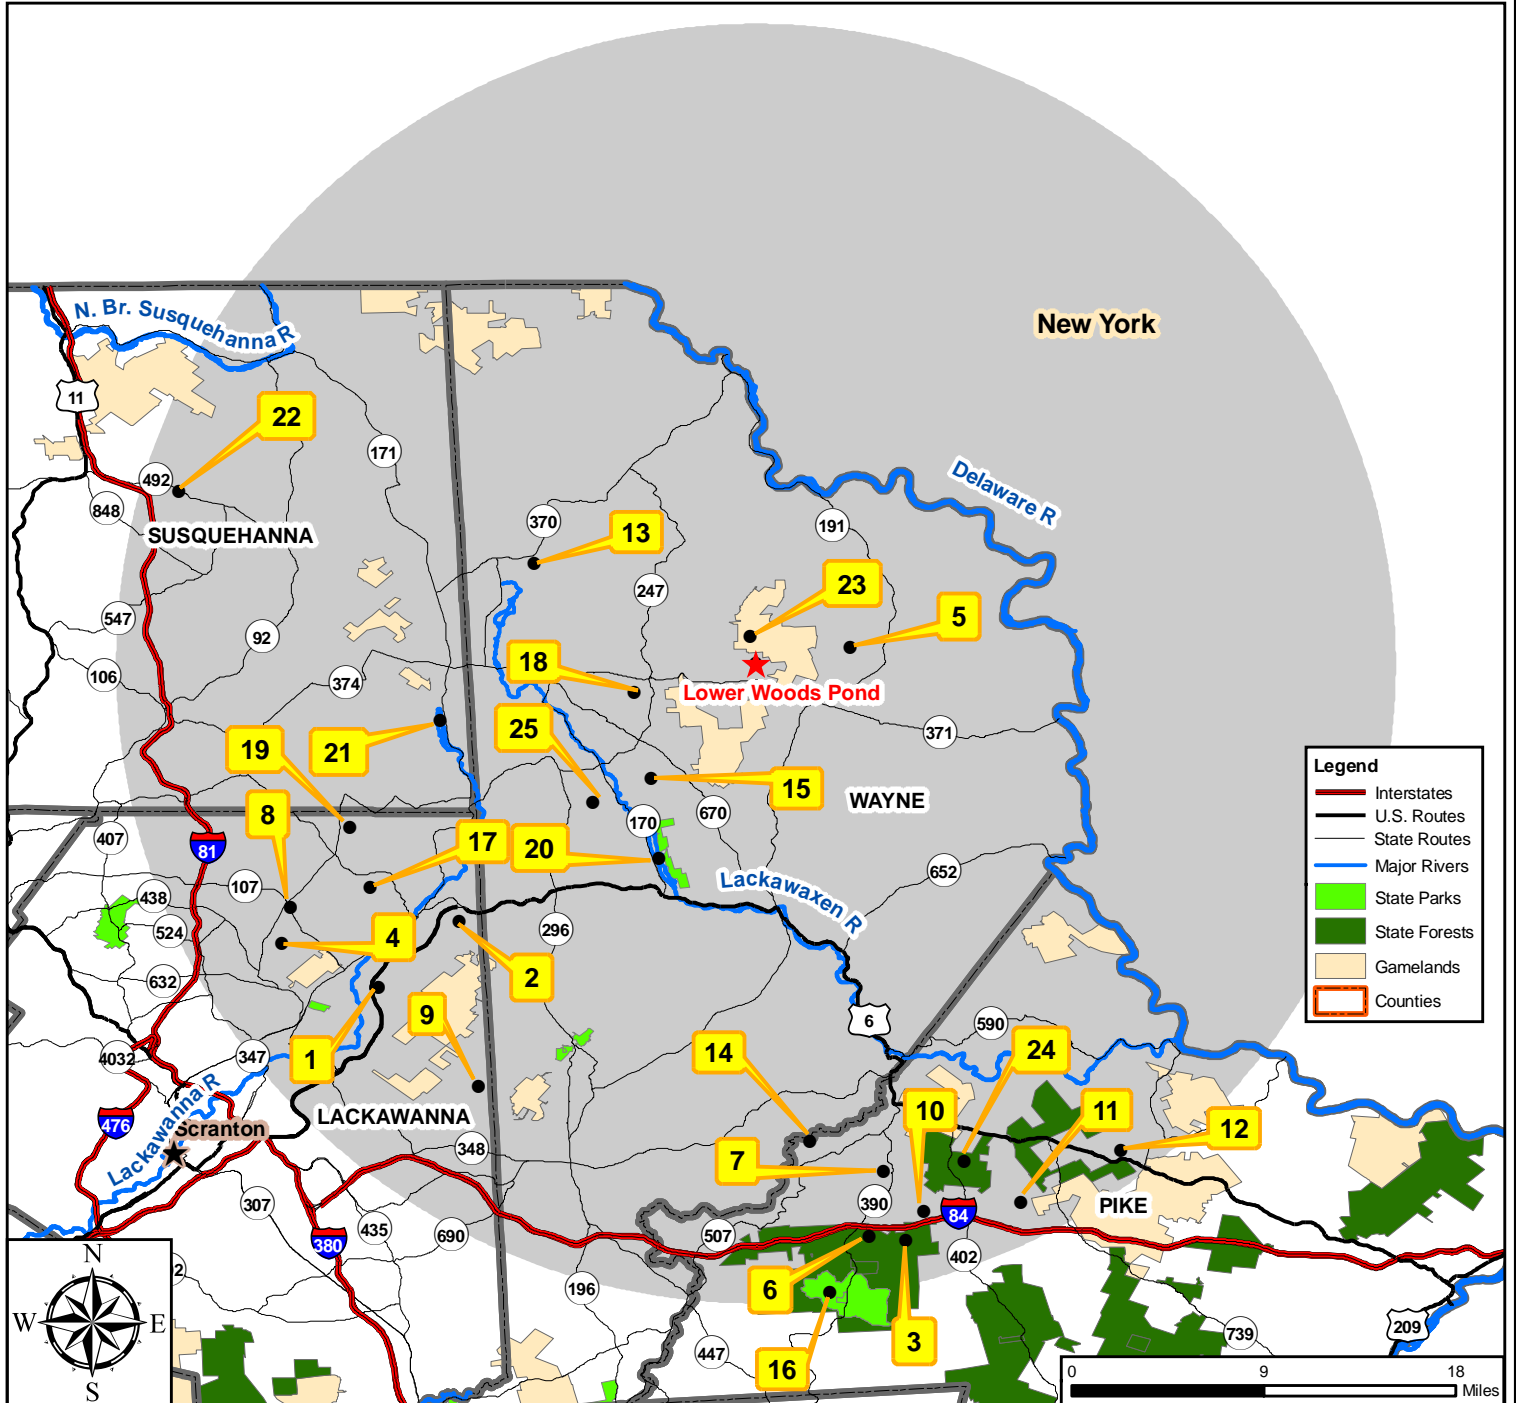

Lower Woods Pond Wayne County

Primary Lakes within 30 Miles of Lower Woods Pond

1 Aylesworth Creek Lake (7.02 Acres)	14 Lake Wallenpaupack* (5460.83 Acres)
2 Brownell Reservoir (121.16)	15 Long Pond (75.08)
3 Bruce Lake (55.36)	16 Lower Lake (132.45)
4 Chapman Lake (93.46)	17 Mountain Mub Pond (30.48)
5 Duck Harbor Pond* (210.21)	18 Miller Pond* (62.30)
6 Egypt Meadow Lake (48.04)	19 Mud Pond (111.9)
7 Fairview Lake (192.02)	20 Prompton Lake* (290.32)
8 Heart Lake (28.9)	21 Stillwater Lake (85.46)
9 Kizer Little Lake (106.36)	22 Stump Pond (12.43)
10 Kleinhans Lake (6.71)	23 Upper Woods Pond (80.18)
11 Lake Giles (83.36)	24 White Deer Lake (48.24)
12 Lake Greeley (63.83)	25 White Oak Pond (223.86)
13 Lake Lorain (52.43)	* Brood Stock Lakes Program