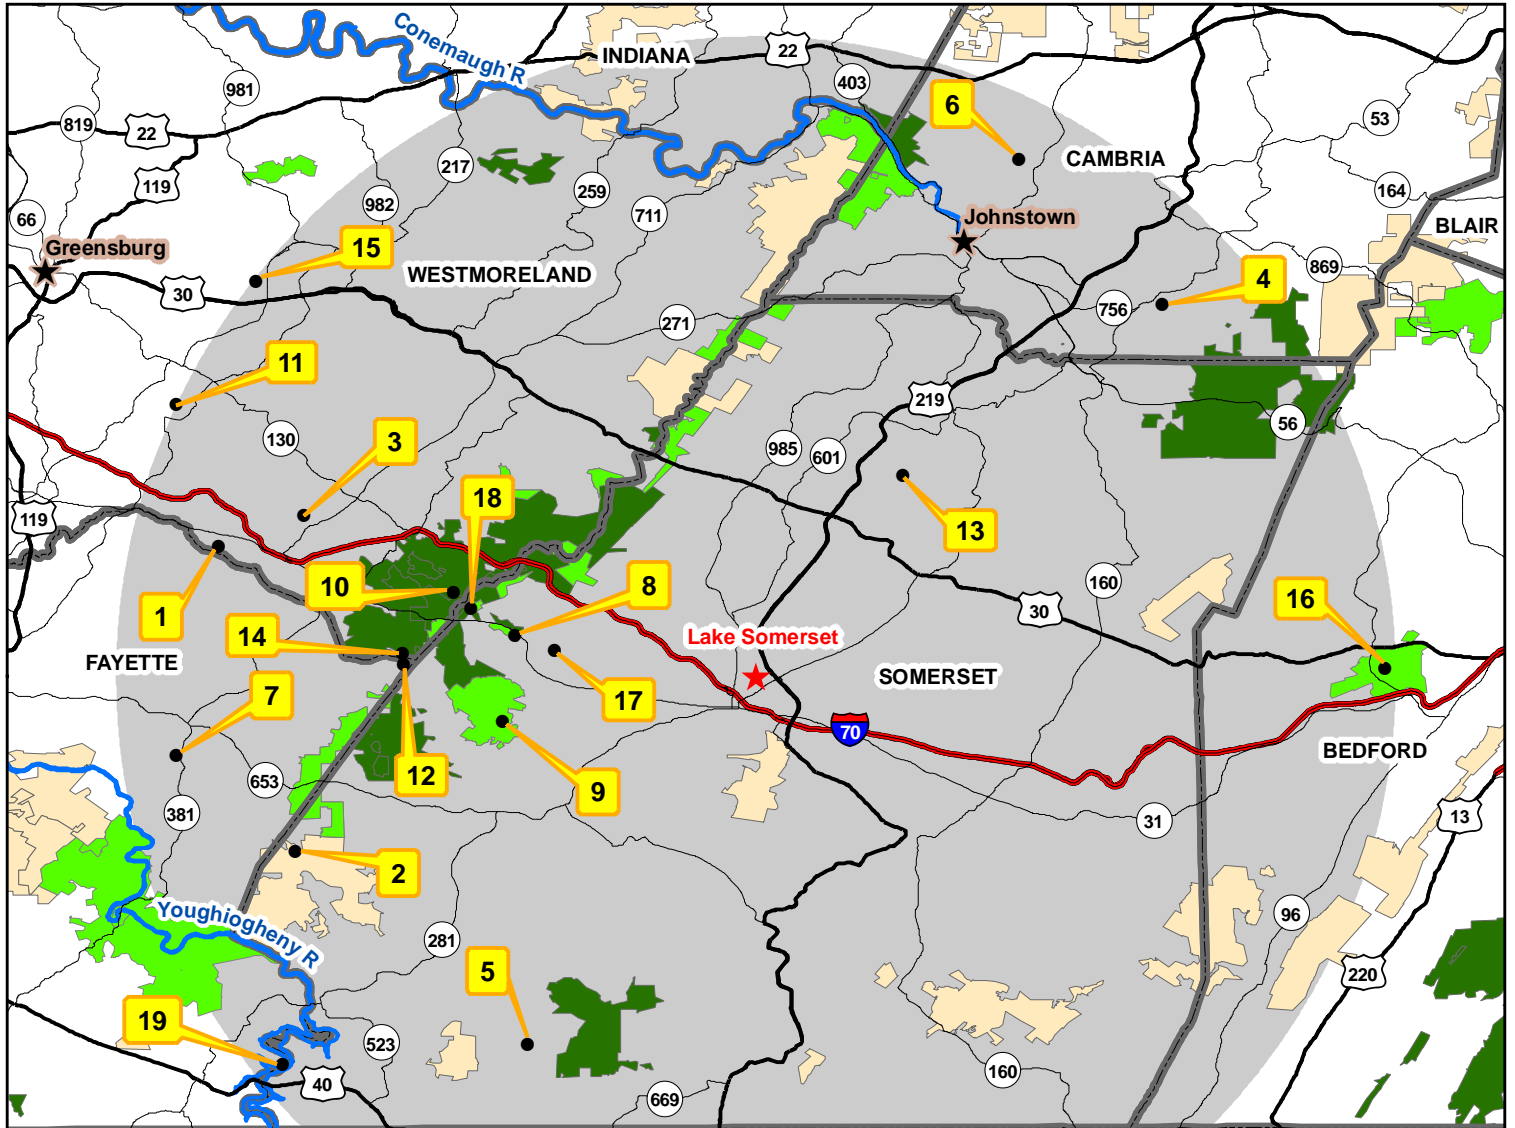

Lake Somerset Somerset County

Legend

- Interstates
- U.S. Routes
- State Routes
- Major Rivers
- State Parks
- State Forests
- Gamelands
- Counties

Maryland

Primary Lakes within 30 Miles of Lake Somerset

1 Acme Dam (22.83 Acres)	11 Mammoth Lake* (27.23 Acres)
2 Cranberry Glade Lake (85.97)	12 Pond Behind Jerome Townhouse (0.33)
3 Donegal Lake (65.03)	13 Quemahoning Reservoir* (877.57)
4 Elton Sportsmen's Dam (3.26)	14 Roaring Rn Nat Area Pd (0.99)
5 High Point Lake (264.99)	15 Saint Vincent Lake (12.89)
6 Hinckston Run Reservoir* (100.53)	16 Shawnee Lake* (445.39)
7 Indian Creek Reservoir* (62.52)	17 Somerset Municipal Authority Laurel Hill Ck Res (31.96)
8 Kooser Lake (5.07)	18 Tunnel Road Pd (0.70)
9 Laurel Hill Lake (61.71)	19 Youghiogheny River Lake (2167.41)
10 Lower Hunt's Spring Pond (0.07)	* Big Bass Regulation