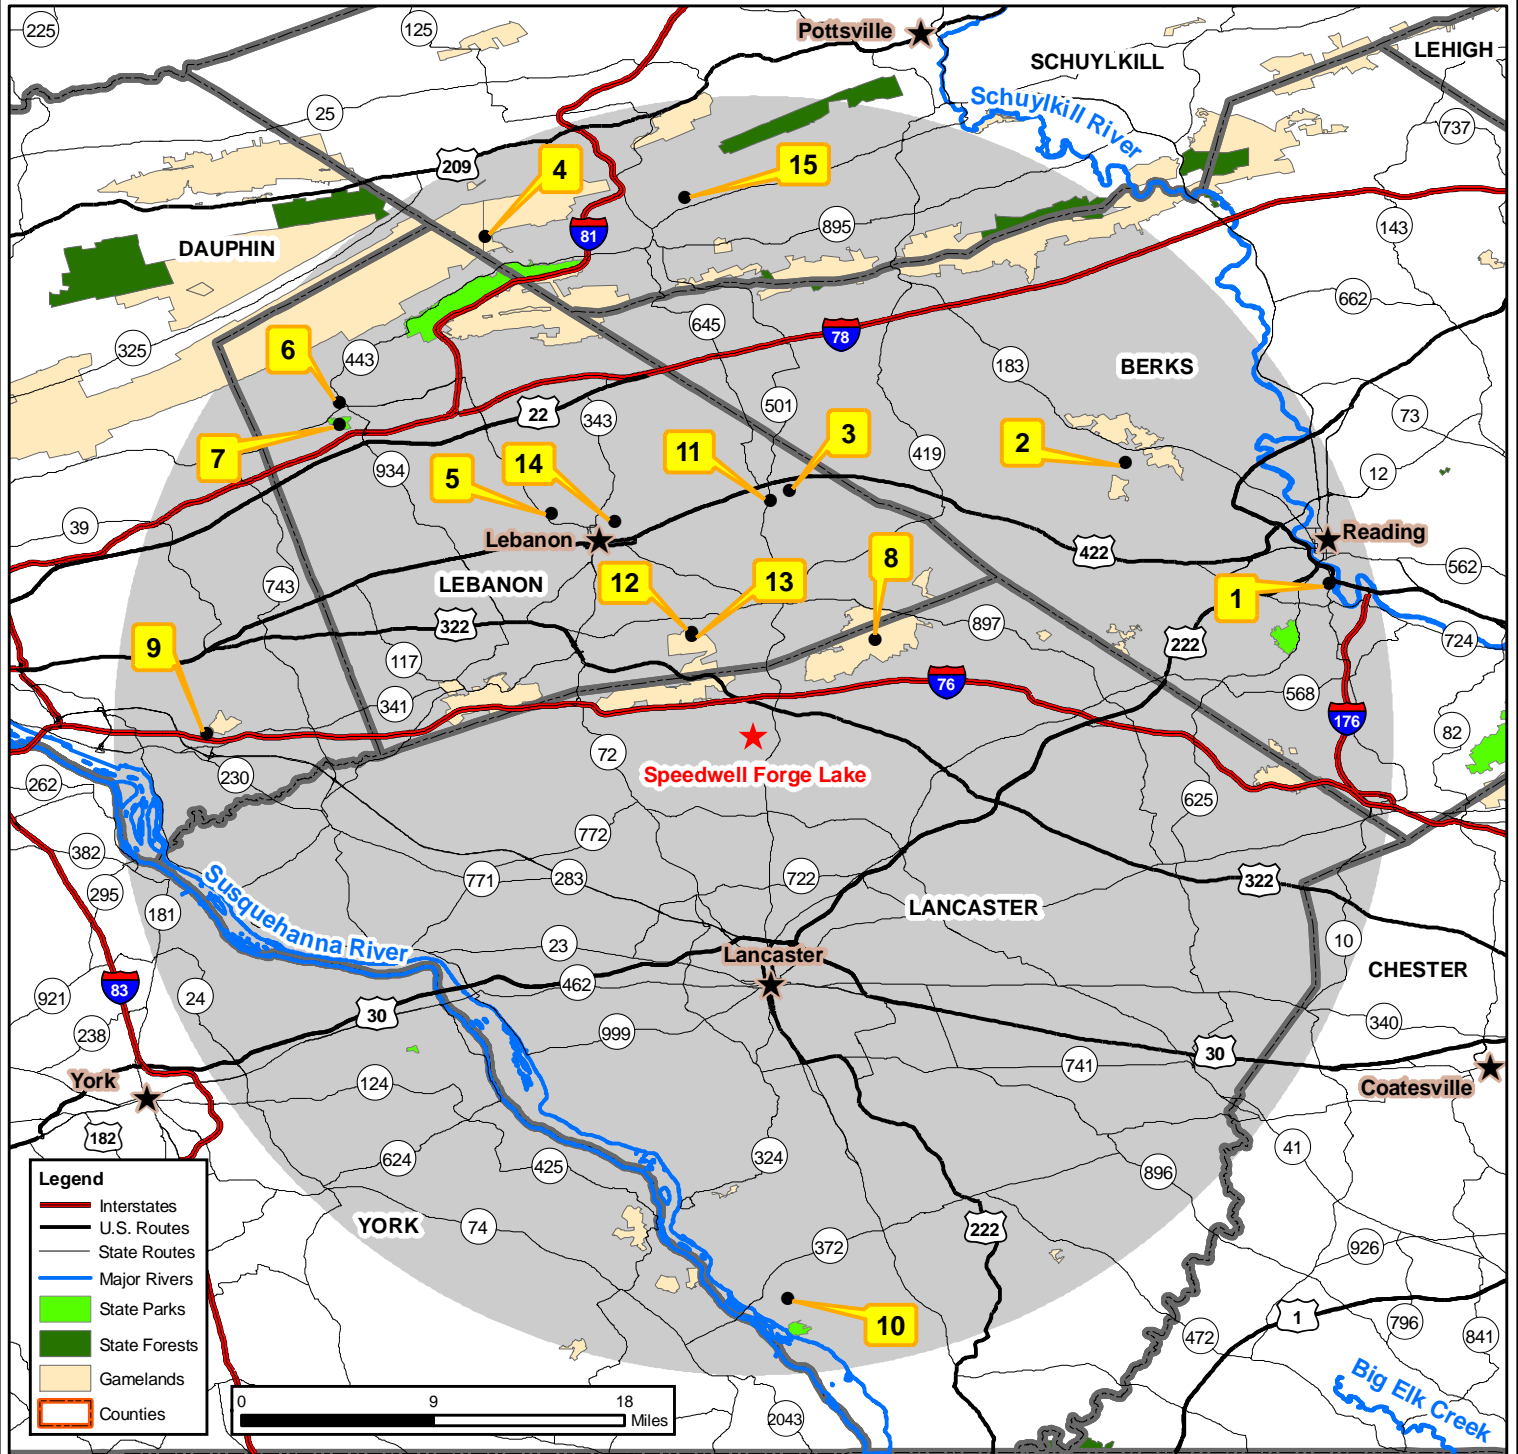

Speedwell Forge Lake Lancaster County

Maryland

Primary Lakes within 30 Miles of Speedwell Forge Lake

1	Angelica Lake (13.38 Acres)	10	Muddy Run Recreation Lake (810.76 Acres)
2	Blue Marsh Lake** (961.24)	11	Myerstown Borough Pond (1.06)
3	Lakeside Quarry (8.07)	12	Rexmont Dam No. 1 - Upper (8.45)
4	Lebanon Reservoir (57.10)	13	Rexmont Dam No. 2 - Lower (7.68)
5	Lions Lake (9.39)	14	Stovers Lake (20.95)
6	Marquette Lake (15.70)	15	Sweet Arrow Lake (79.89)
7	Memorial Lake* (84.57)	*	Big Bass Regulation
8	Middle Creek Reservoir (319.19)	**	Big Bass and Panfish Enhancement Regulation
9	Middletown Reservoir (8.00)		