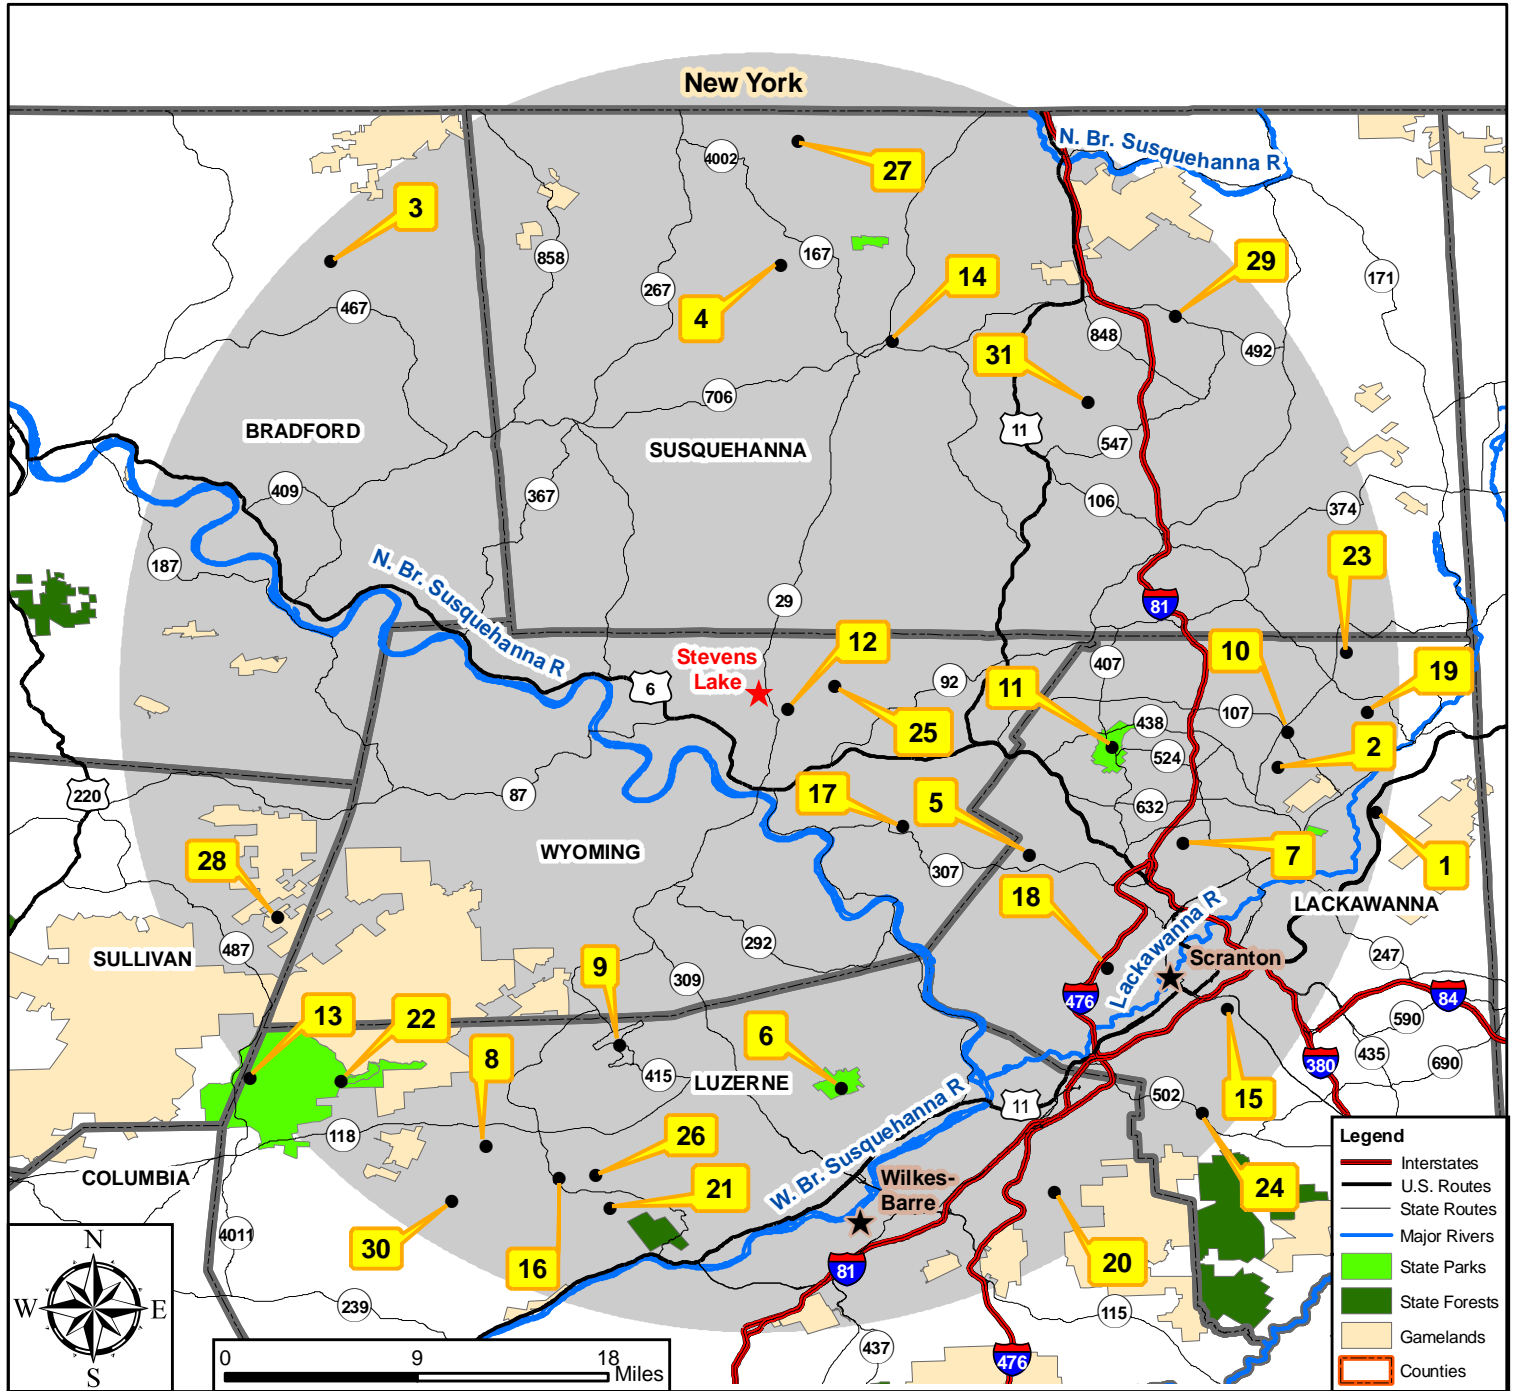

Stevens Lake Wyoming County

Primary Lakes within 30 Miles of Stevens Lake

1 Aylesworth Creek Lake (7.02 Acres)	17 Lake Winola (185.03 Acres)
2 Chapman Lake (93.46)	18 Mcdade Park Lake (0.83)
3 Cooks Pond (33.41)	19 Mountain Mub Pond (30.48)
4 Dora Pond (13.06)	20 Mill Creek Reservoir (92.05)
5 Ford's Lake (69.24)	21 Moon Lake (47.91)
6 Frances Slocum Lk* (160.12)	22 Mountain Springs Lake (43.80)
7 Griffin Reservoir (99.96)	23 Mud Pond (111.9)
8 Harris Pond* (37.98)	24 Nesbitt Reservoir (118.15)
9 Harveys Lake (629.18)	25 Oxbow Lake (53.24)
10 Heart Lake (28.9)	26 Pikes Creek Reservoir (397.45)
11 Lackawanna Lake* (211.88)	27 Quaker Lake (122.16)
12 Lake Carey (252.60)	28 Shumans Lake (50.80)
13 Lake Jean (248.17)	29 Stump Pond (12.43)
14 Lake Montrose (41.74)	30 Sylvan Lake (127.30)
15 Lake Scranton (214.08)	31 Tingley Lake (48.28)
16 Lake Silkworth (84.56)	
	* Big Bass Special Regulation