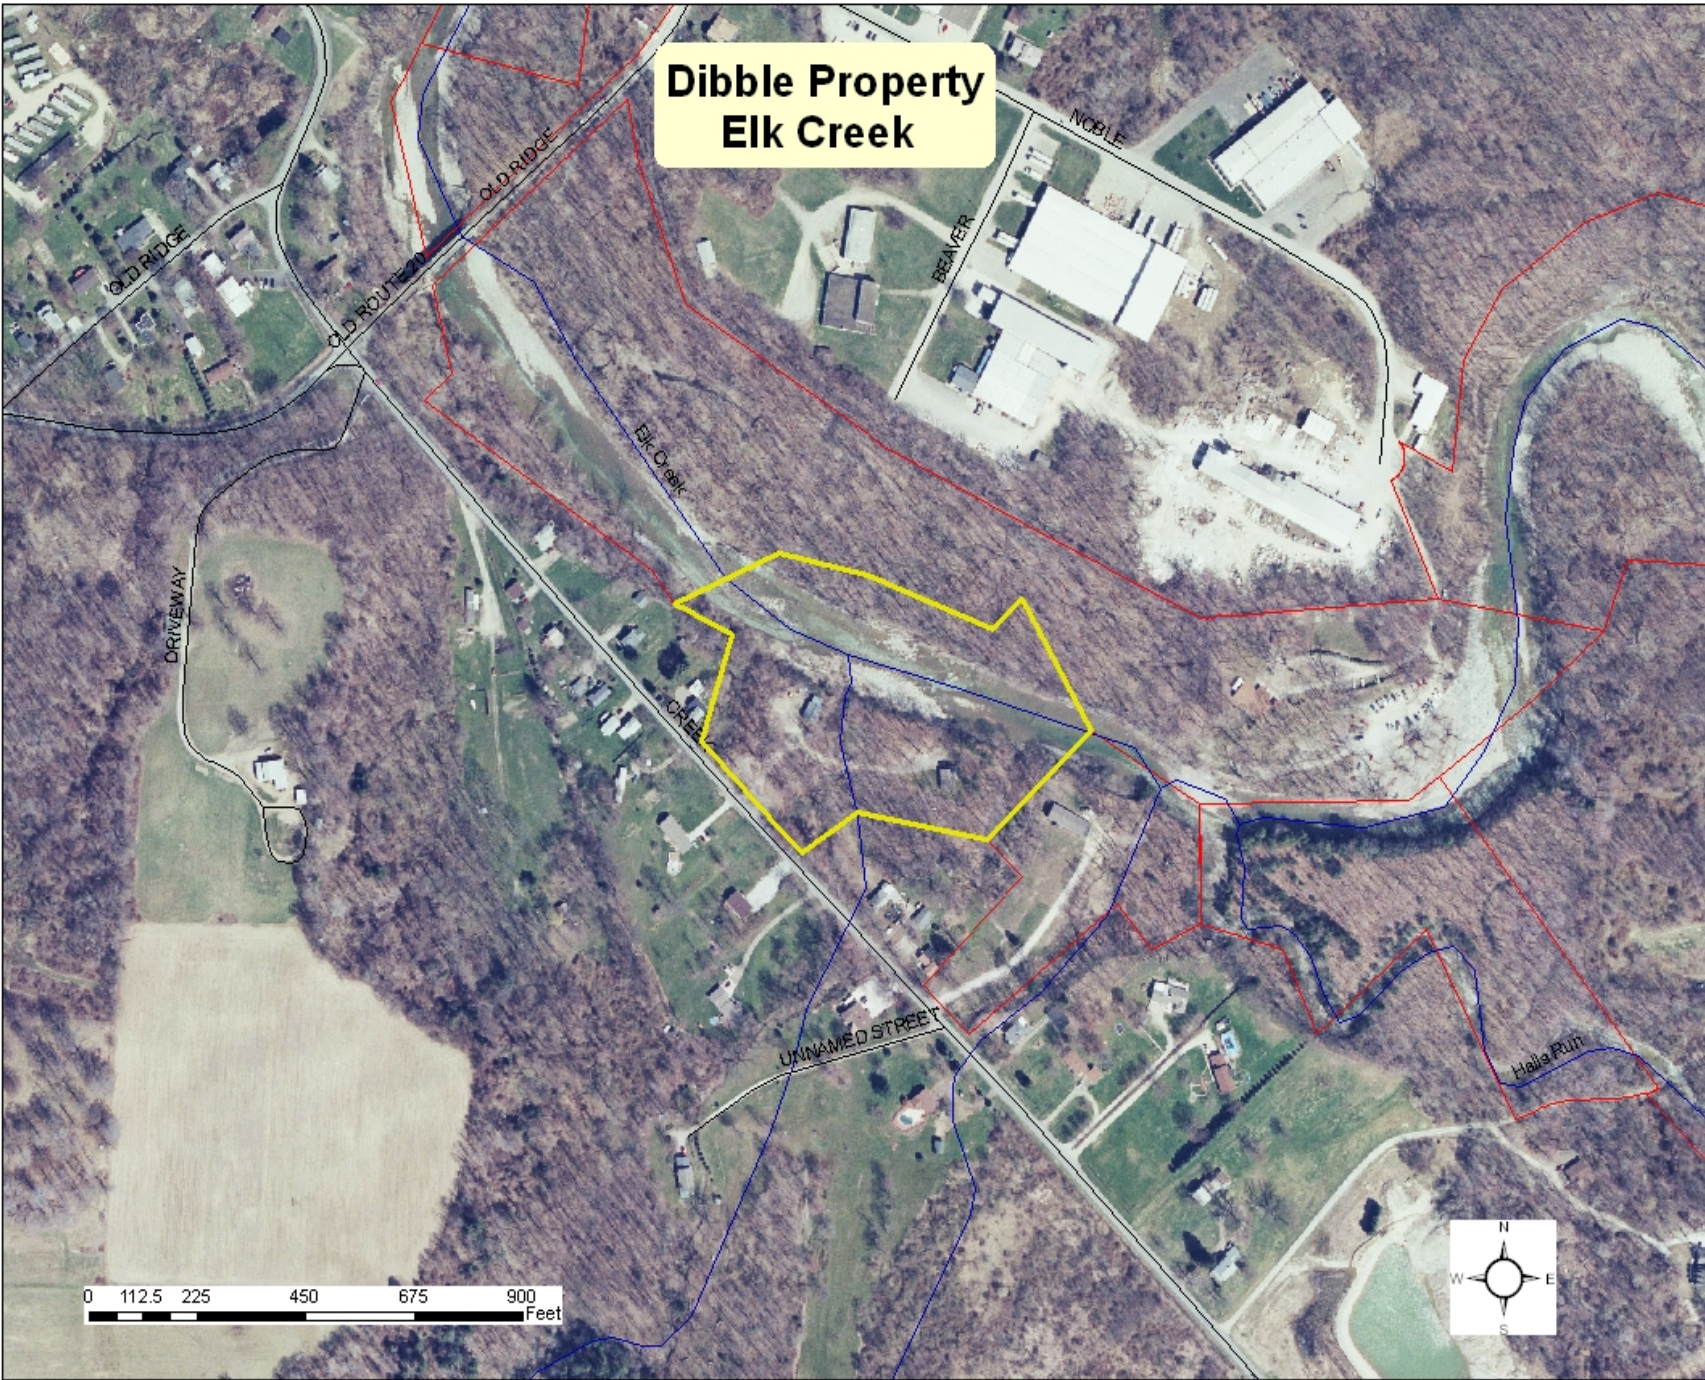

**Dibble Property  
Elk Creek**

0 112.5 225 450 675 900 Feet