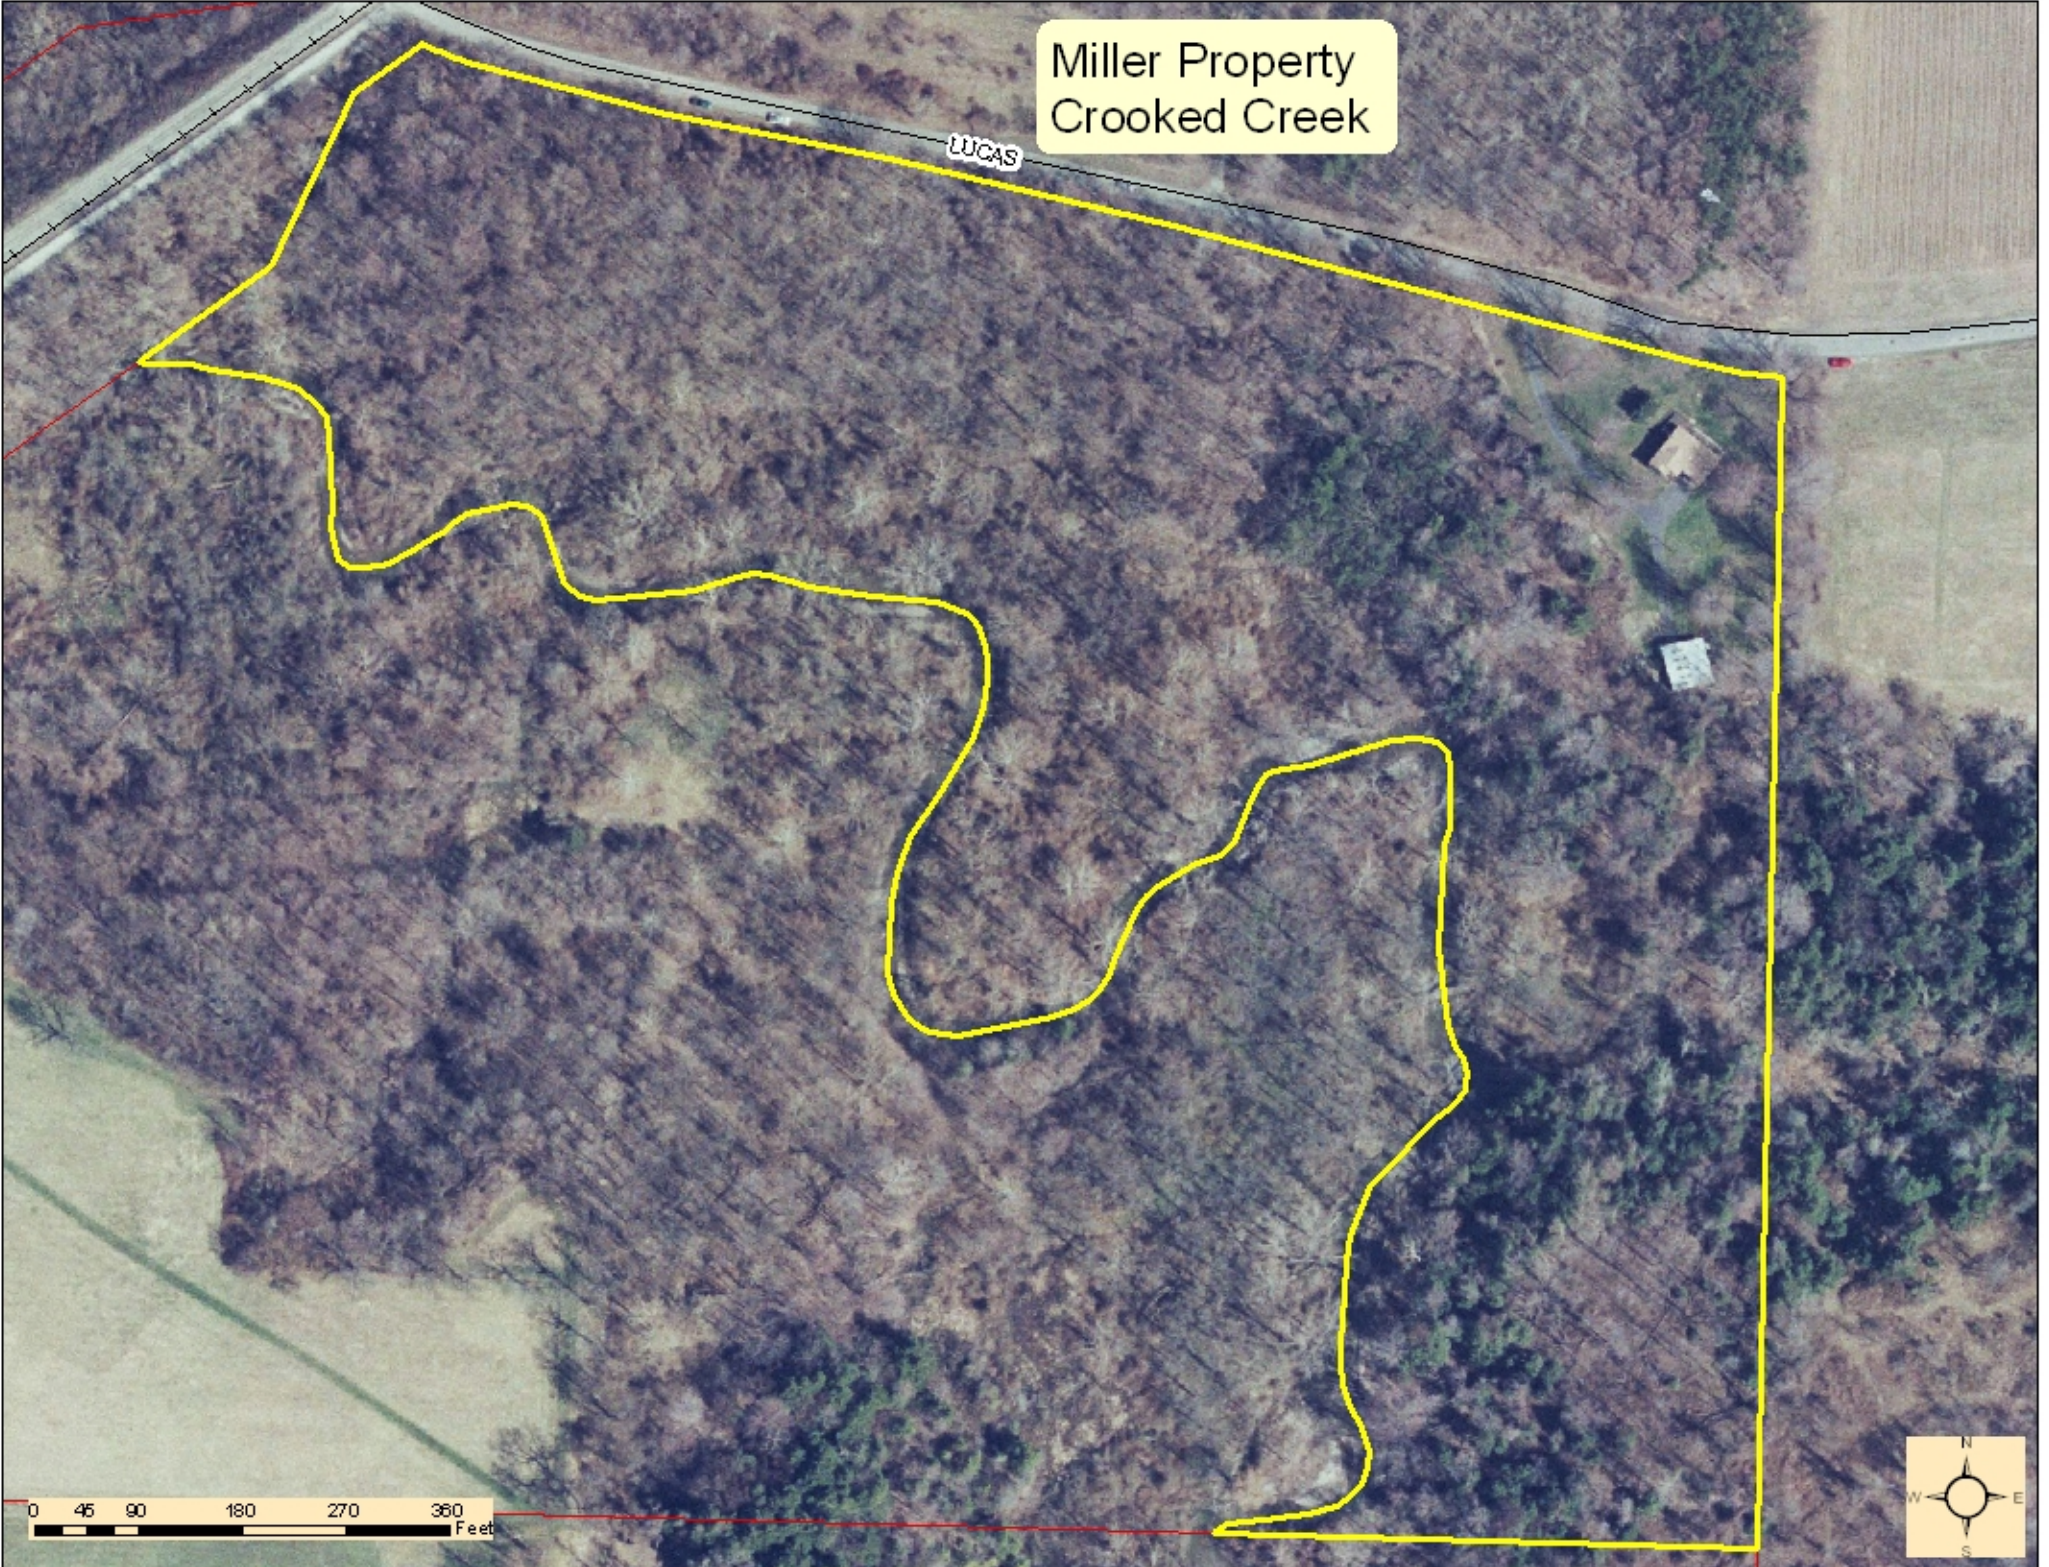

Miller Property
Crooked Creek

LUCAS

0 45 90 180 270 360 Feet