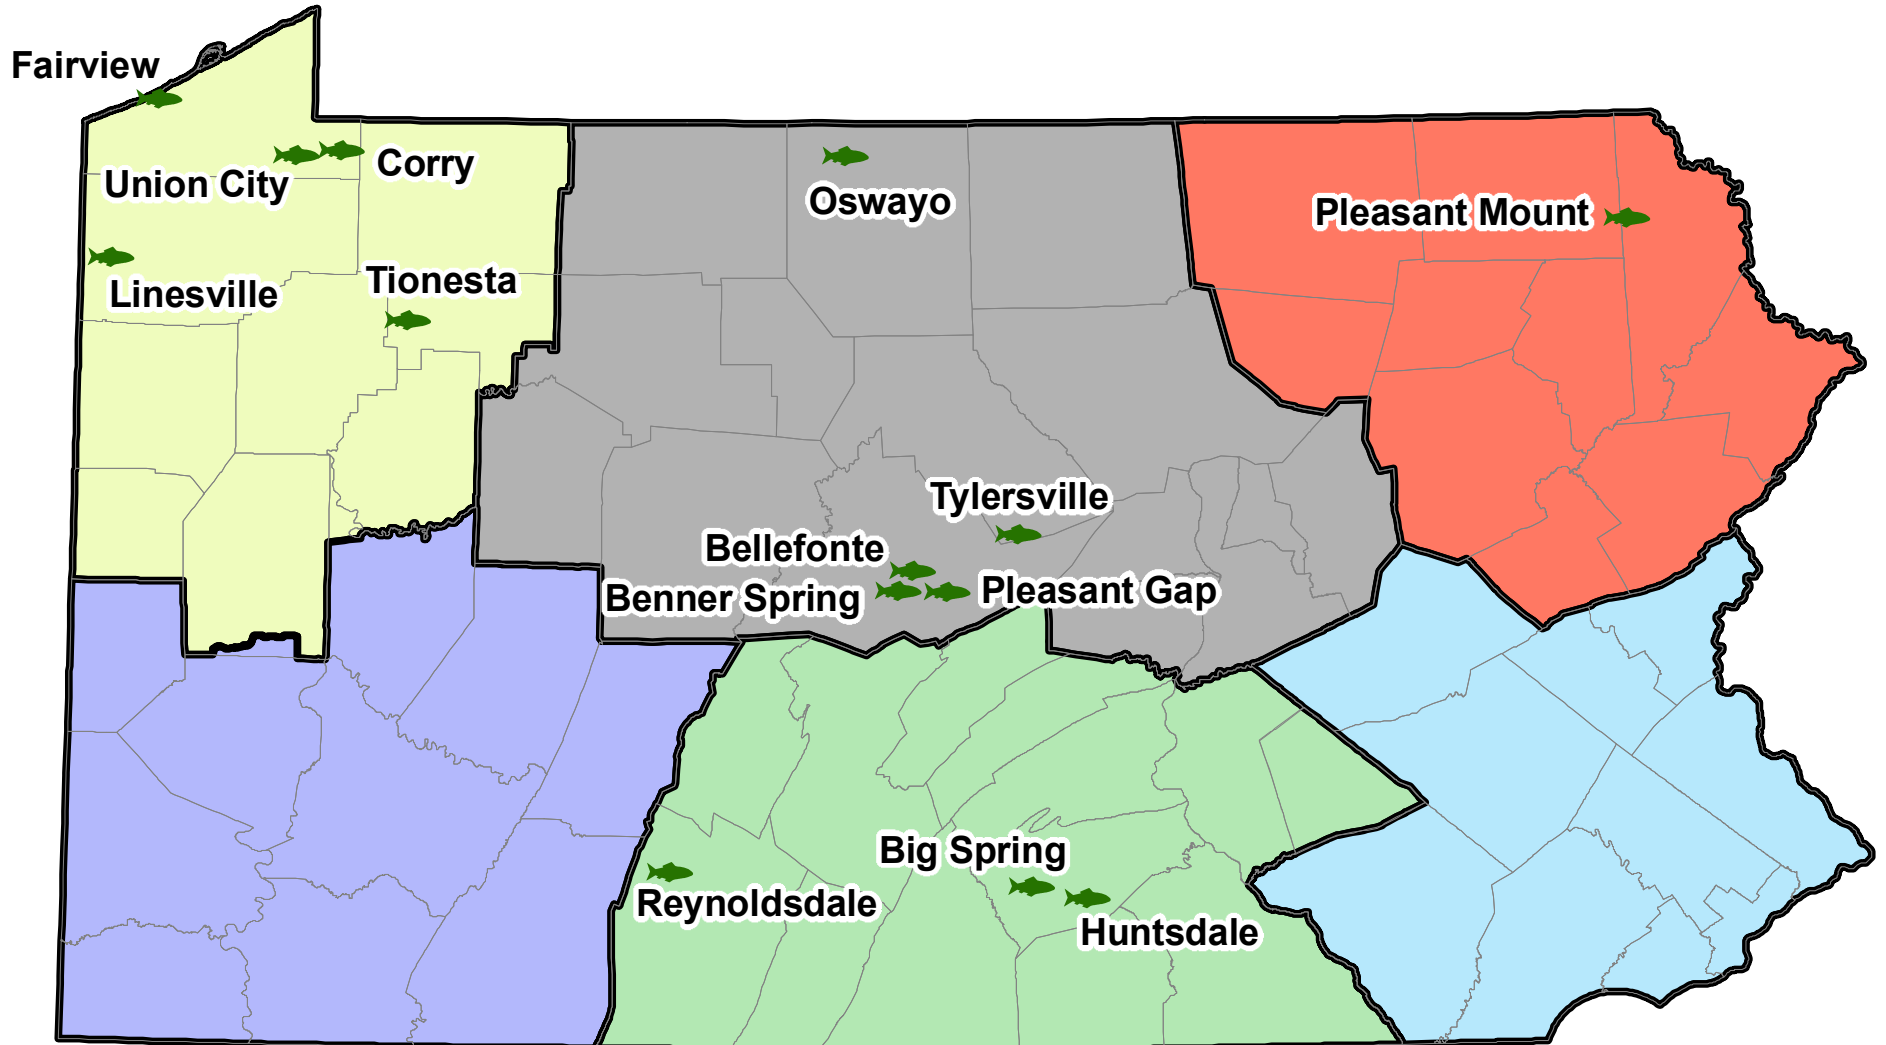

Pennsylvania State Fish Hatcheries

Hatcheries

Counties

North-Central

Northeast

Northwest

South-Central

Southeast

Southwest