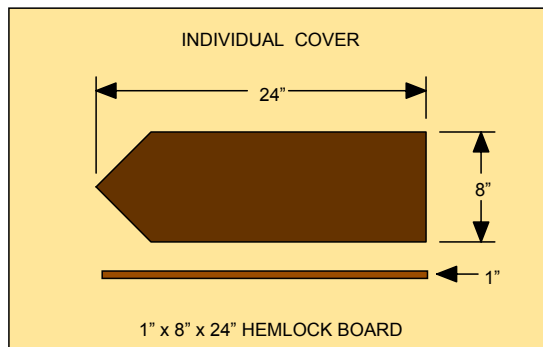

FATHEAD MINNOW SPAWNING COVER
S T A N D A R D D R A W I N G

NOTES:
DENSITY: 6 COVERS PER ACRE.
POINT END OF BOARD TO DRIVE INTO EARTH.
DRIVE POINTED END 3" TO 6" INTO THE SHORE.
SPAWNING SEASON OCCURS FROM MAY TO JUNE.