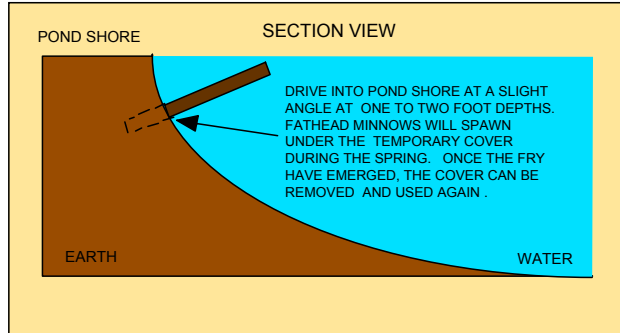

FATHEAD MINNOW SPAWNING COVER
S T A N D A R D D R A W I N G

NOTES:
DENSITY: 6 COVERS PER ACRE.
POINT END OF BOARD TO DRIVE INTO EARTH.
DRIVE POINTED END 3" TO 6" INTO THE SHORE.
SPAWNING SEASON OCCURS FROM MAY TO JUNE.