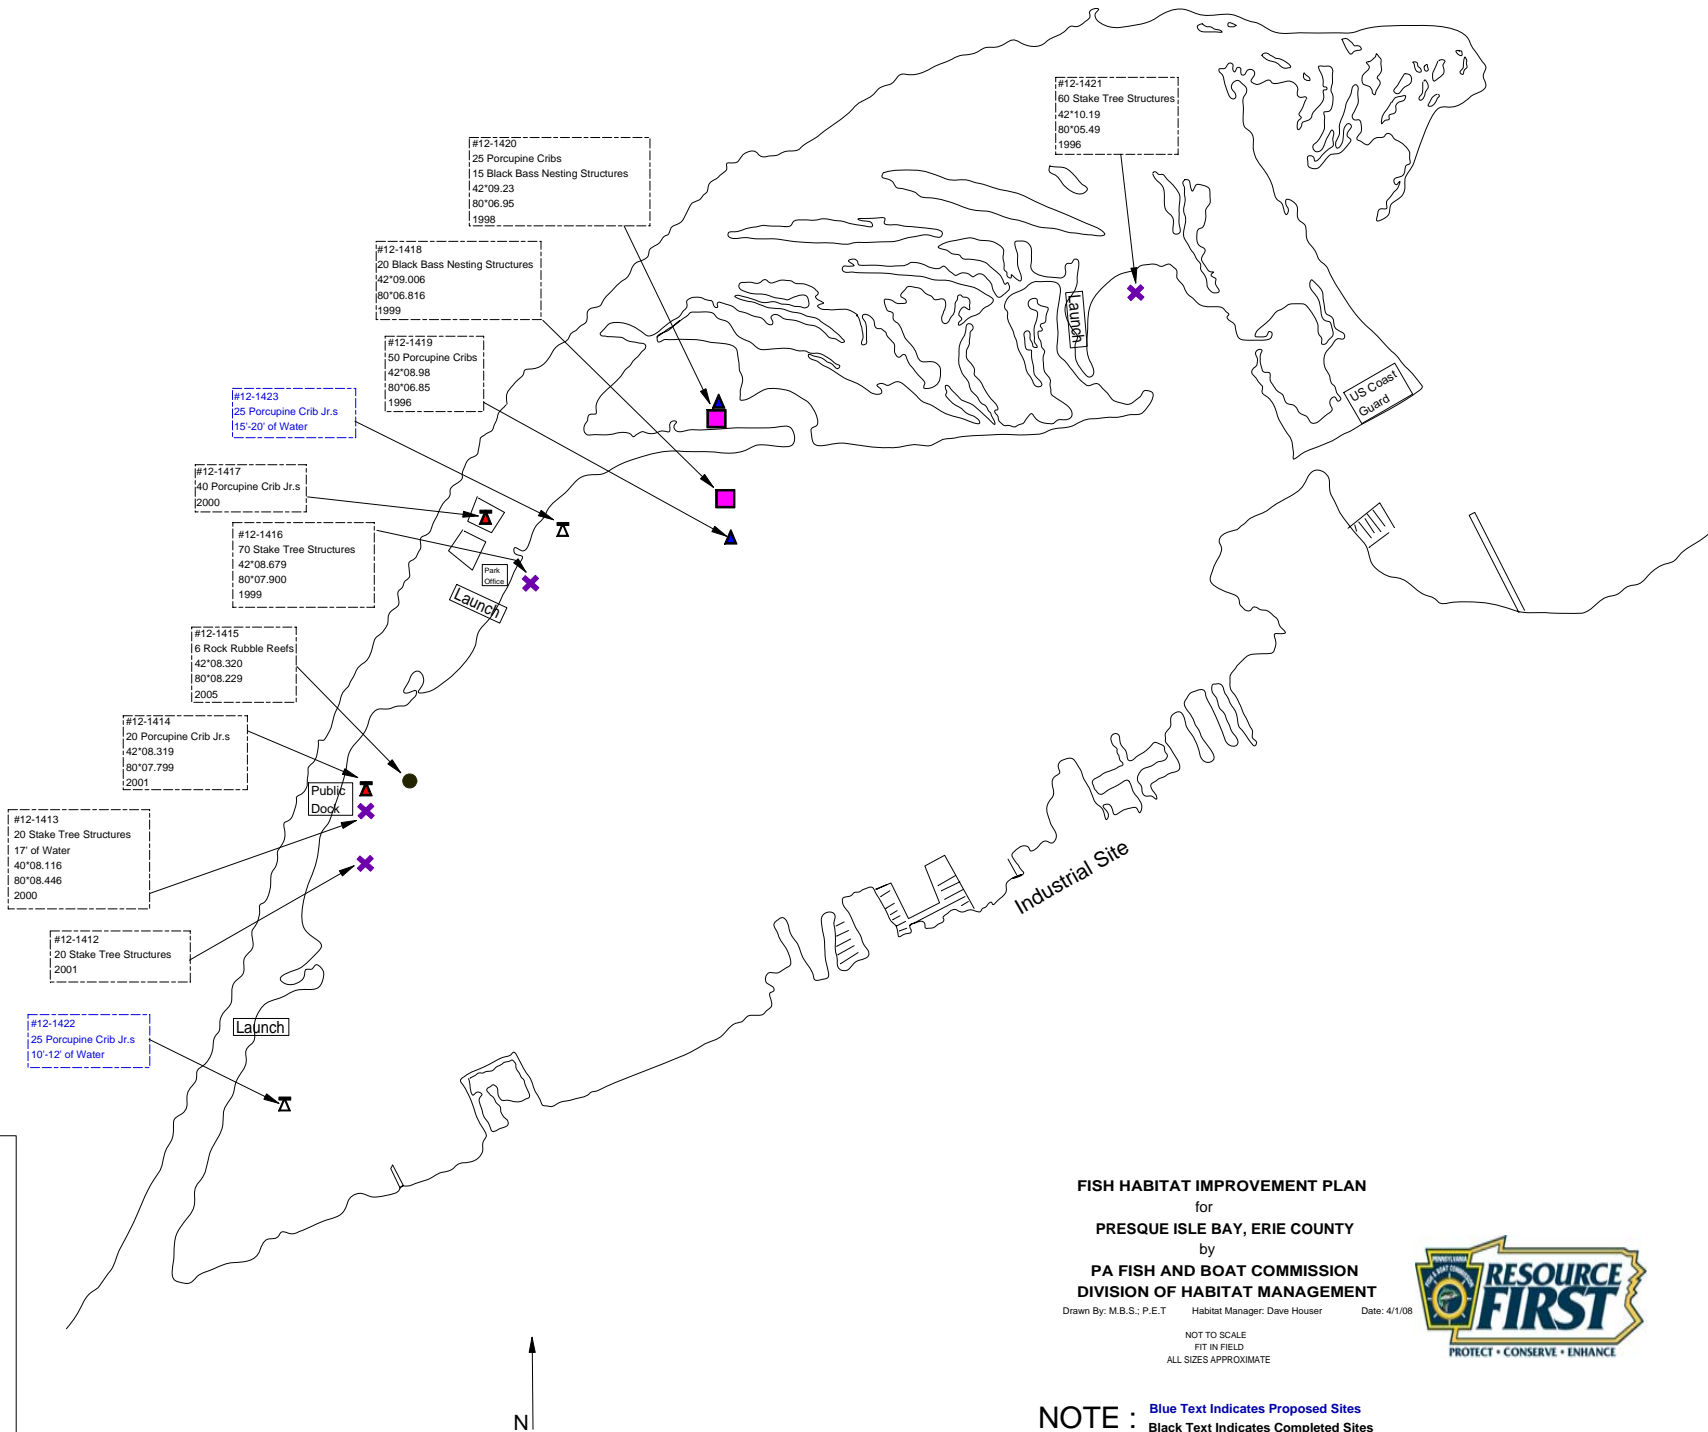

PLAN MAP LEGEND		
	PROPOSED COMPLETED	
CATFISH SPAWNING BOX	→	→
STAKE TREE	→	→
TURTLE BASKING PLATFORM	→	→
VERTICAL PLANK STRUCTURE	→	→
BLACK BASS NESTING STRUCTURE	→	→
FELLED SHORELINE TREE	→	→
PORCUPINE CRIB	→	→
PORCUPINE CRIB JUNIOR	→	→
SHORT VERTICAL PLANK STRUCTURE	→	→
ROCK RUBBLE HAMP	→	→
CONIFER STRIP	→	→
POST CLUSTER	→	→
POST CLUSTERS PLUS	→	→
SPIDER HUMPS	→	→
ROCK STAR STRUCTURES	→	→
POST STUMP	→	→
STONE FRAMED DEFLECTOR	→	→
SAW TOOTHED DEFLECTOR	→	→
ROOT HANGING DEFLECTOR	→	→
TREE STRUCTURE	→	→
ROAD BED	→	→

FISH HABITAT IMPROVEMENT PLAN
for
PRESQUE ISLE BAY, ERIE COUNTY
by
PA FISH AND BOAT COMMISSION
DIVISION OF HABITAT MANAGEMENT

NOT TO SCALE
FIT IN FIELD
ALL SIZES APPROXIMATE

NOTE : Blue Text Indicates Proposed Sites
Black Text Indicates Completed Sites