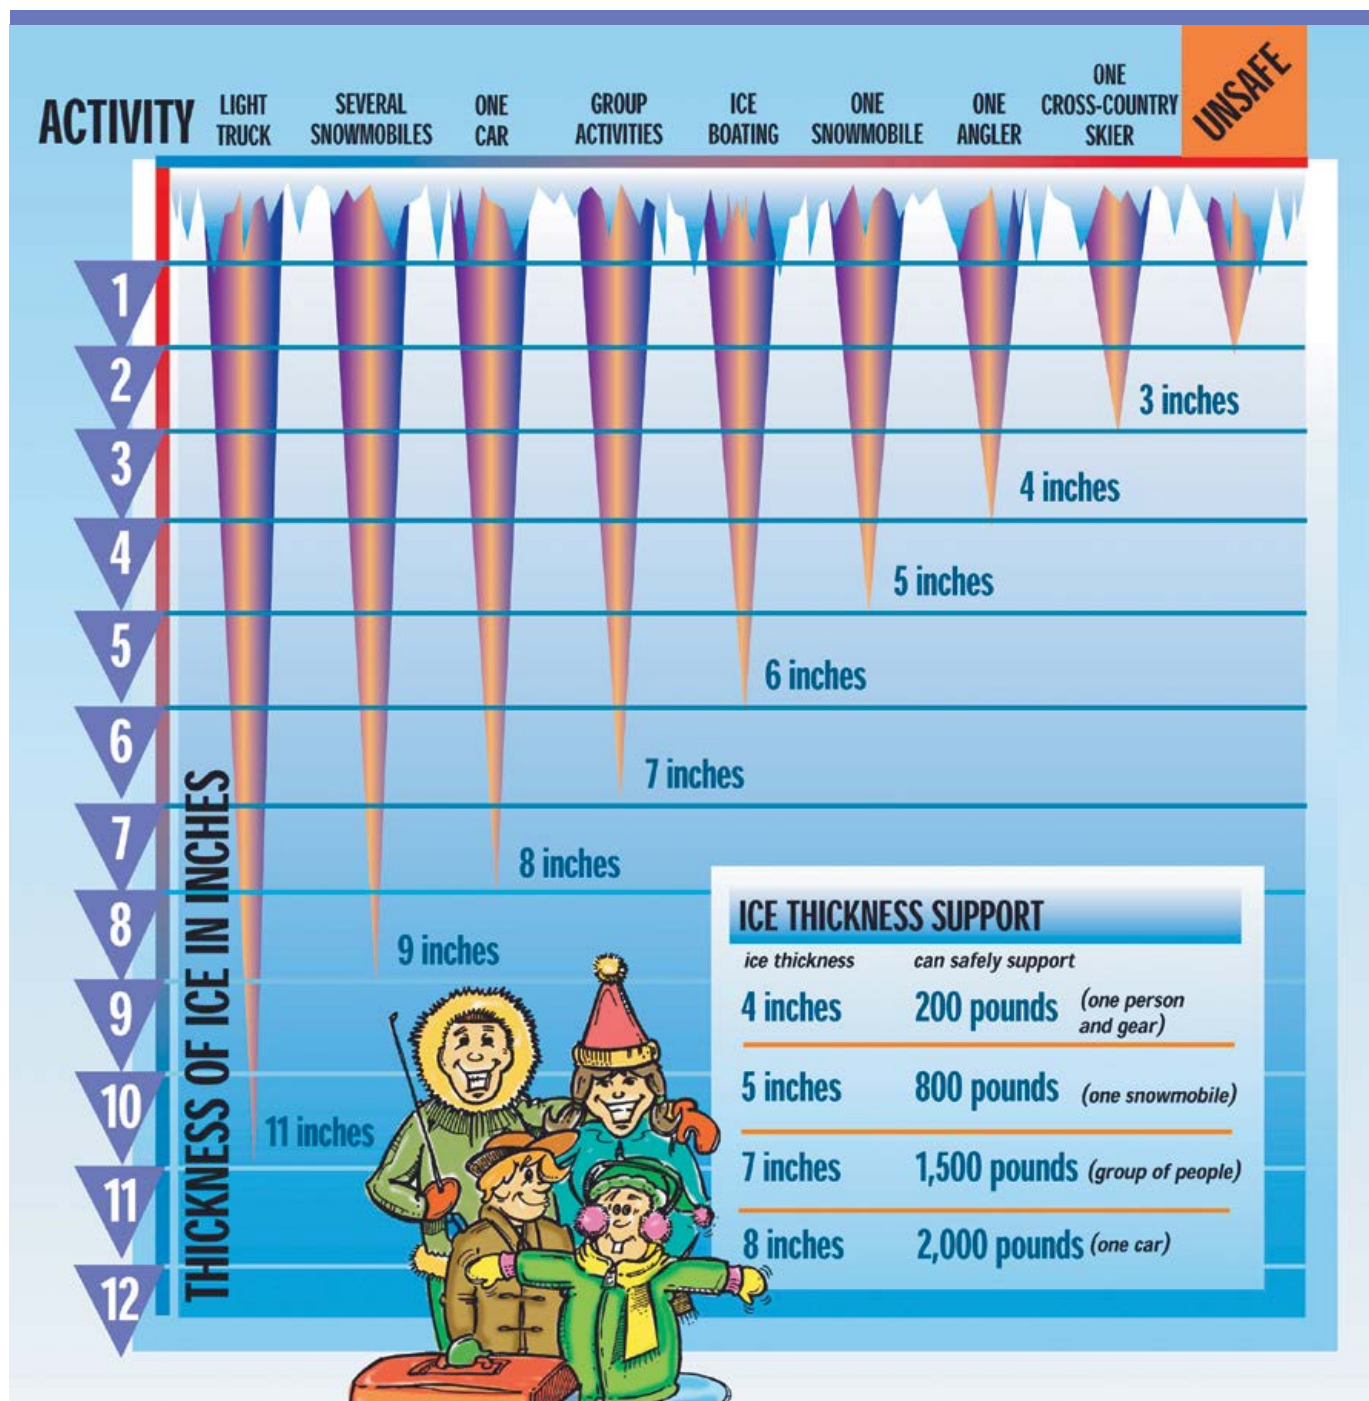

Ice Safety Thickness

For ice anglers this winter, be safe on the ice and know the proper thickness.

There are many factors that influence ice strength including water chemistry, wind, and sunlight. Please note that these are general ice thickness guidelines and carefully check ice conditions before venturing onto the ice.