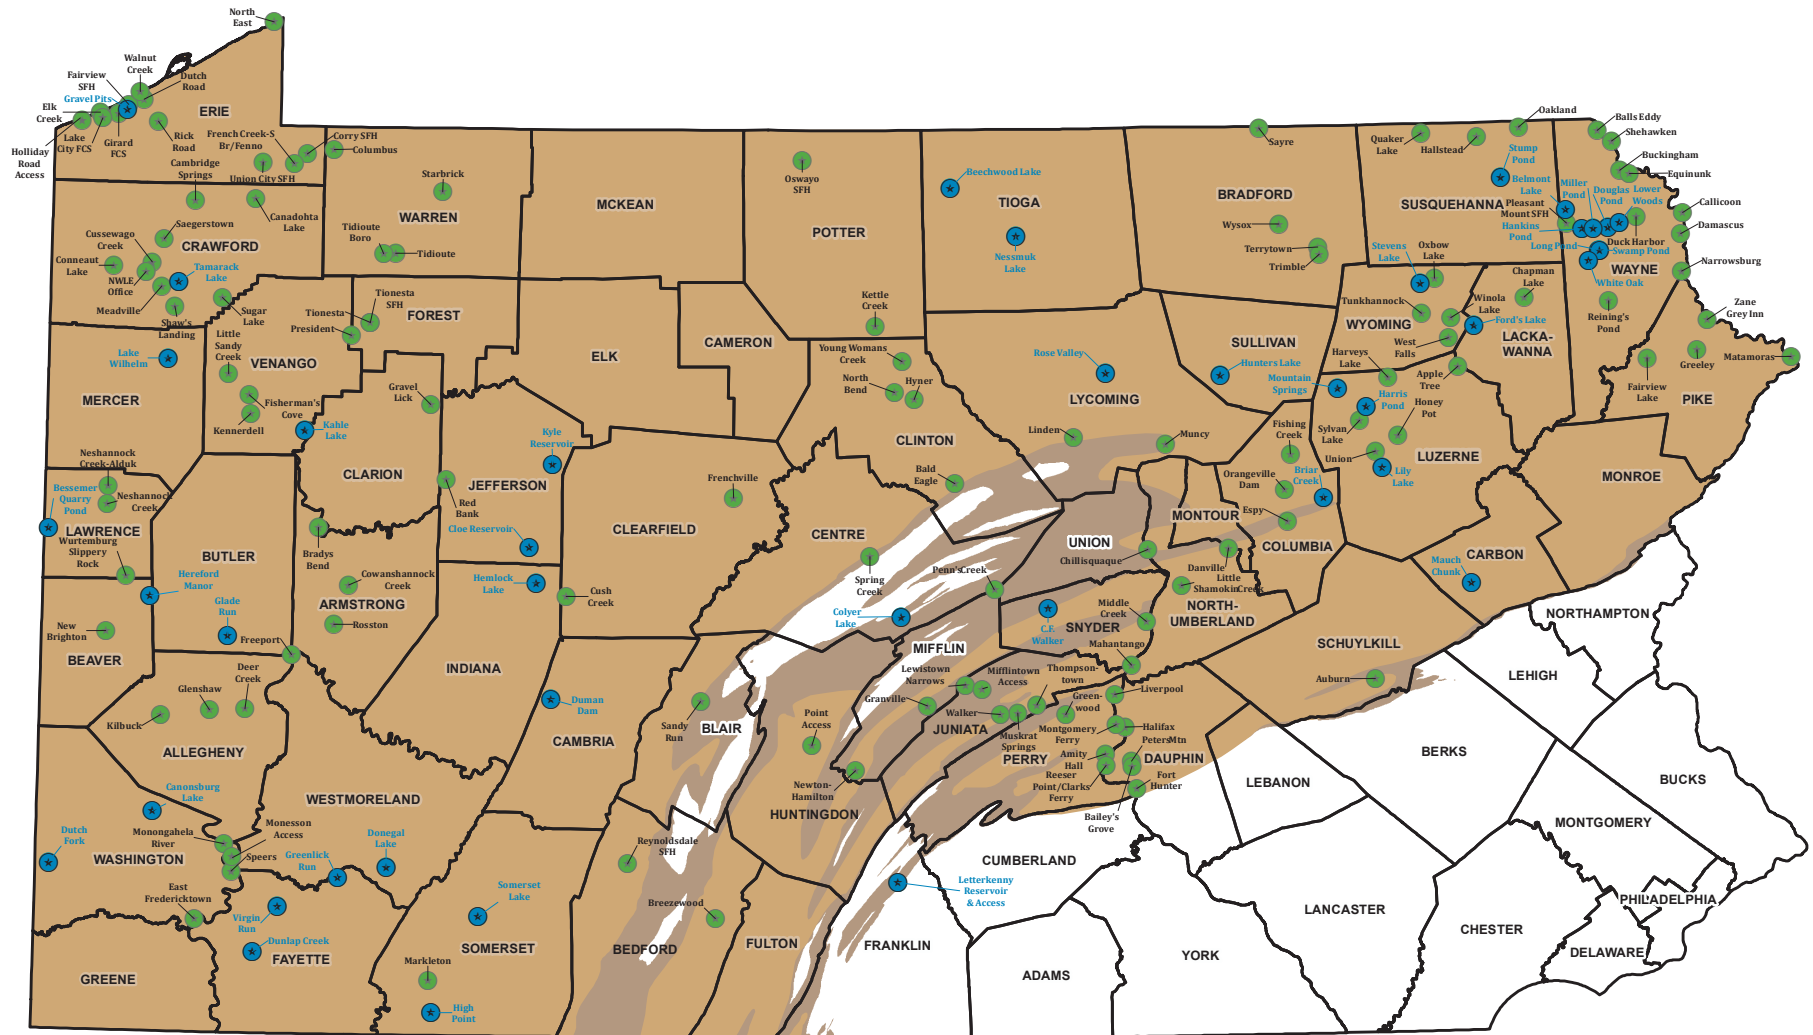

Natural Gas & Water Access (NGWA) Program PFBC Properties within Marcellus & Utica Shale Region

PFBC Properties
 Impoundments
 Marcellus Shale Limit
 Utica Shale Limit