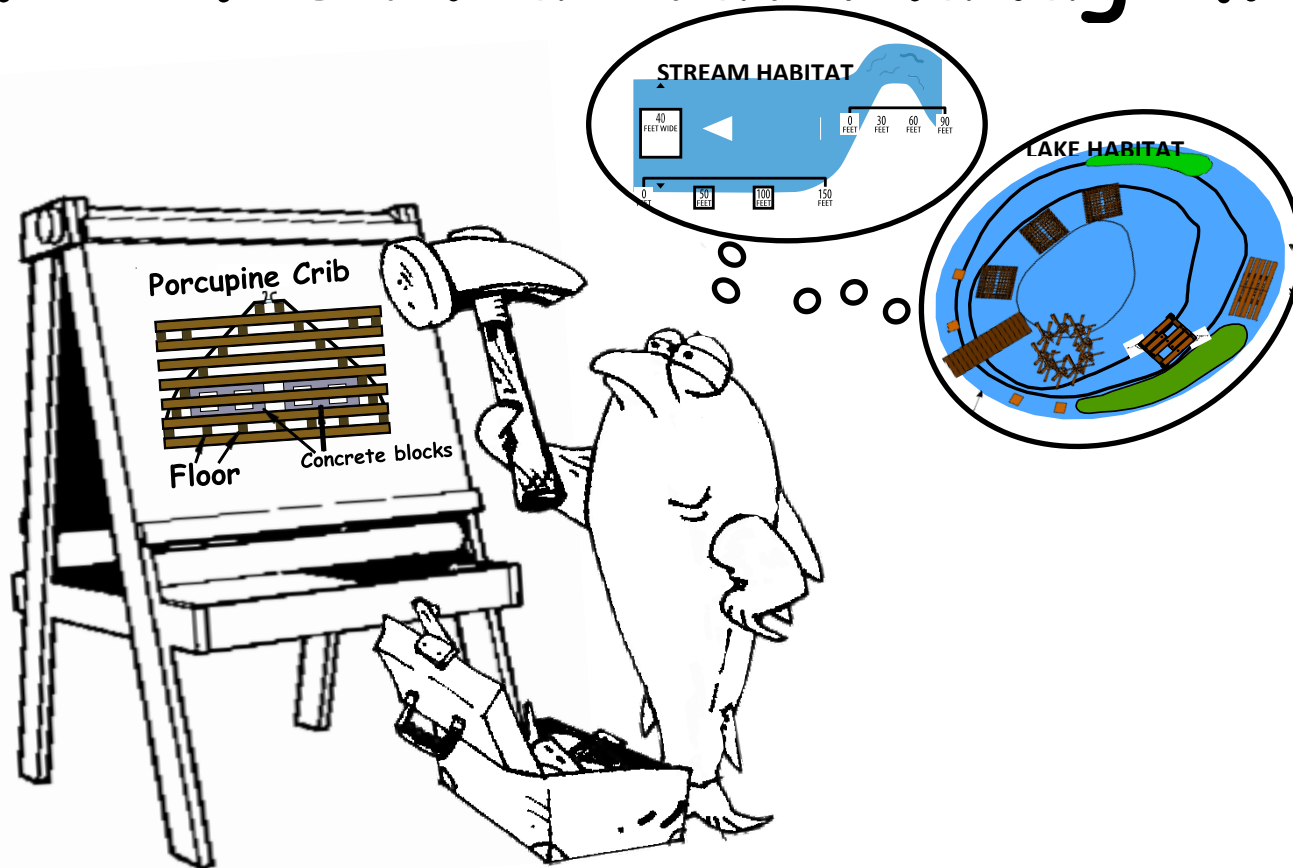

## Habitat Management

Do you like to build things? PFBC's Habitat Management staff work together with community partners to enhance PA waterways by building fish habitat in lakes and streams. A few types of habitat structures in streams and lakes, not only provide "homes for fish", but also help stabilize banks and decrease sedimentation from impacting the waterways. PFBC's biologists first study the waterway and determine the best location for habitat structures to be placed. Then they design those structures and work with community partners to build the structures. **LEARN MORE** by **READING PFBC's - [PLAY - Careers With PA Fish and Boat Commission](#), and/or [PLAY - Good Fishing Needs Good Habitat!](#)**