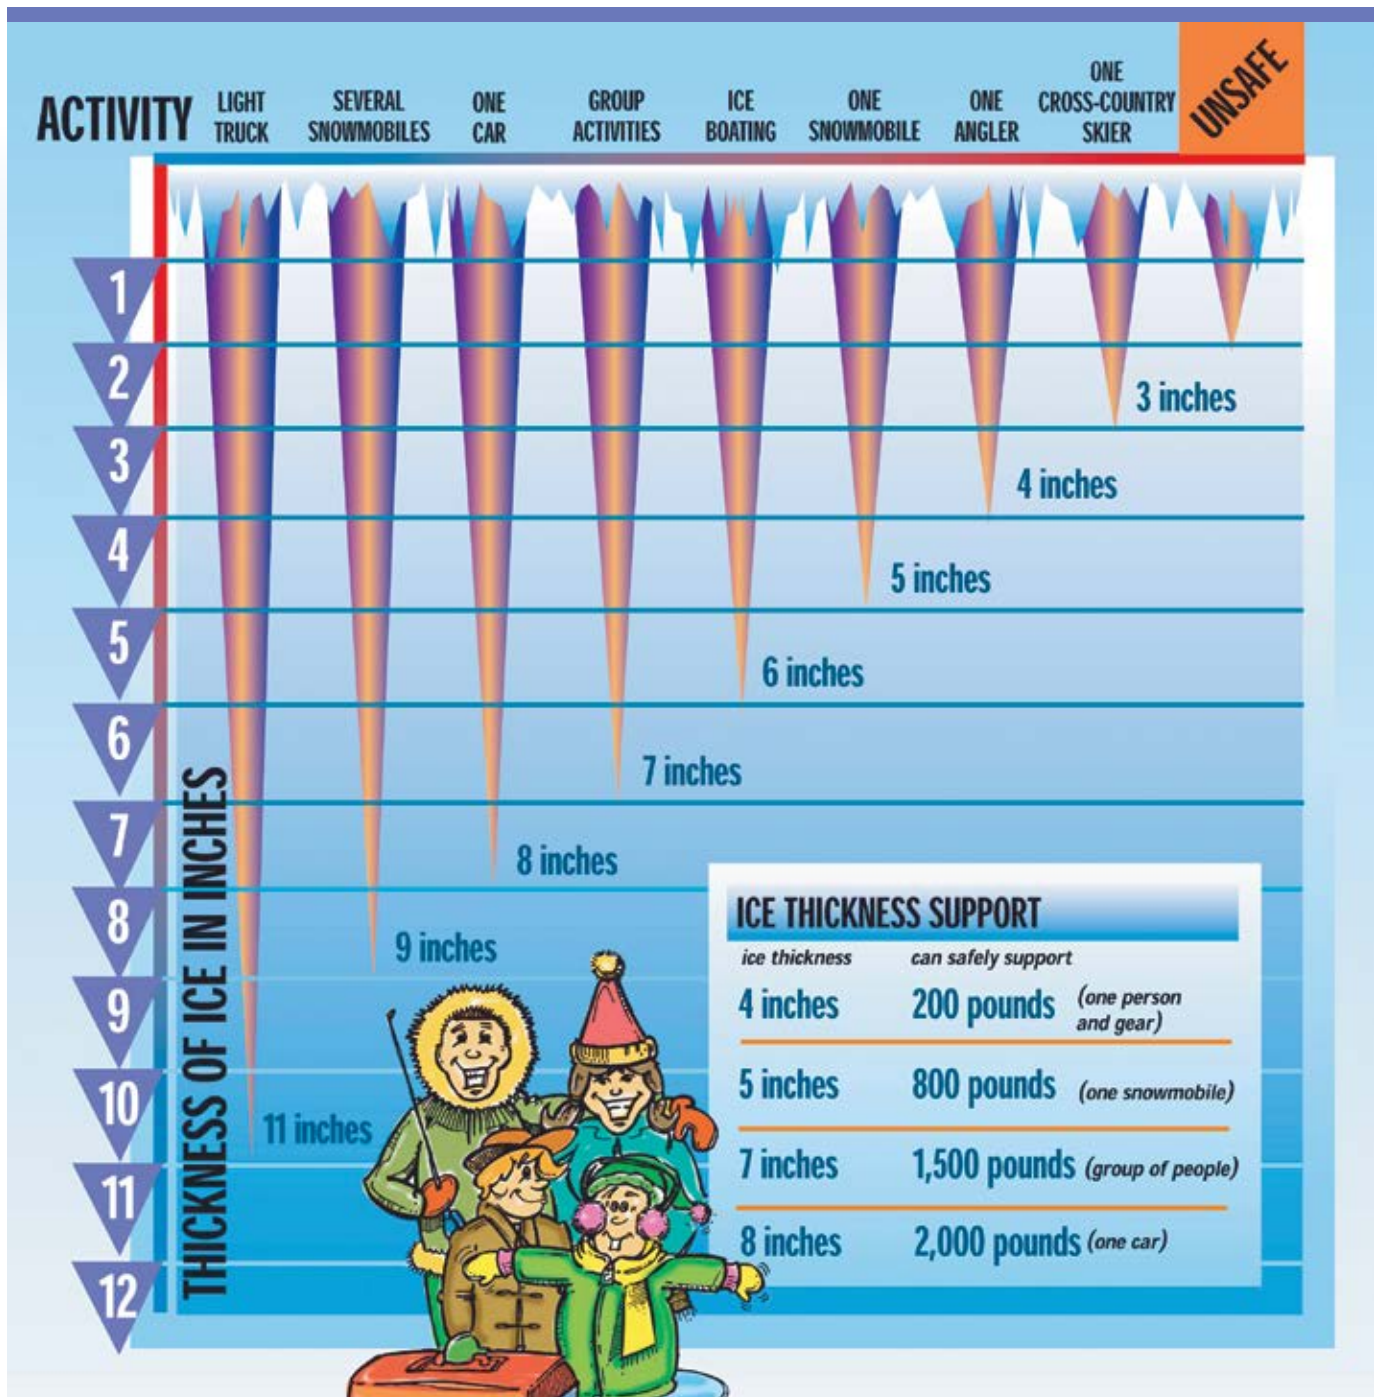

Ice Safety Thickness

For ice anglers this winter, be safe on the ice and know the proper thickness.

There are many factors that influence ice strength including water chemistry, wind, and sunlight. Please note that these are general ice thickness guidelines and carefully check ice conditions before venturing onto the ice.