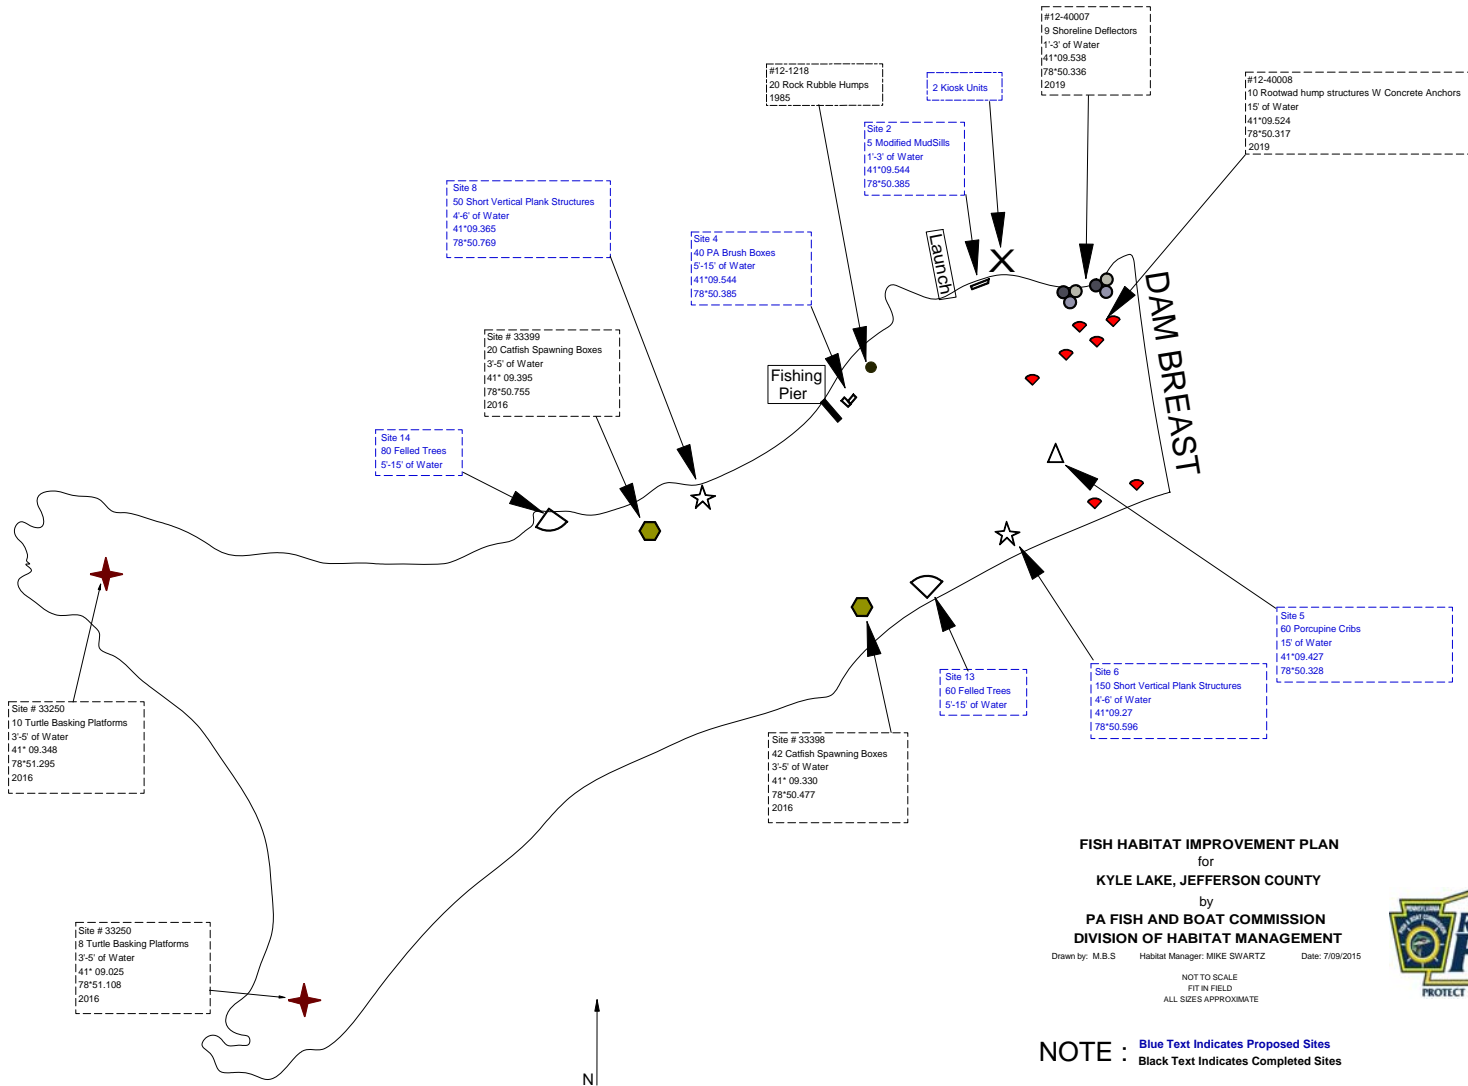

PLAN MAP LEGEND		PROPOSED	COMPLETED
CATFISH SPAWNING BOX			
STAKE TREE			
TURTLE BASKING PLATFORM			
VERTICAL PLANK STRUCTURE			
BLACK BASS NESTING STRUCTURE			
Rootwad Humps			
PORCUPINE CRIB			
PORCUPINE CRIB JUNIOR			
SHORT VERTICAL PLANK STRUCTURE			
ROCK RUBBLE HUMPS			
CONIFER STRING			
POST CLUSTER			
POST CLUSTERS PLUS			
SPIDER HUMPS			
ROCK STAR STRUCTURES			
POST STUMPS			
STONE FRAMED DEFLECTOR			
SAWN TOOTHED DEFLECTOR			
MODIFIED MUD SILL			
TIRE STRUCTURE			
ROAD BED			

**FISH HABITAT IMPROVEMENT PLAN**  
for  
**KYLE LAKE, JEFFERSON COUNTY**  
by  
**PA FISH AND BOAT COMMISSION**  
**DIVISION OF HABITAT MANAGEMENT**

Drawn by: M.B.S. Habitat Manager: MIKE SWARTZ Date: 7/09/2015

NOT TO SCALE  
FIT IN FIELD  
ALL SIZES APPROXIMATE

**NOTE :** Blue Text Indicates Proposed Sites  
Black Text Indicates Completed Sites