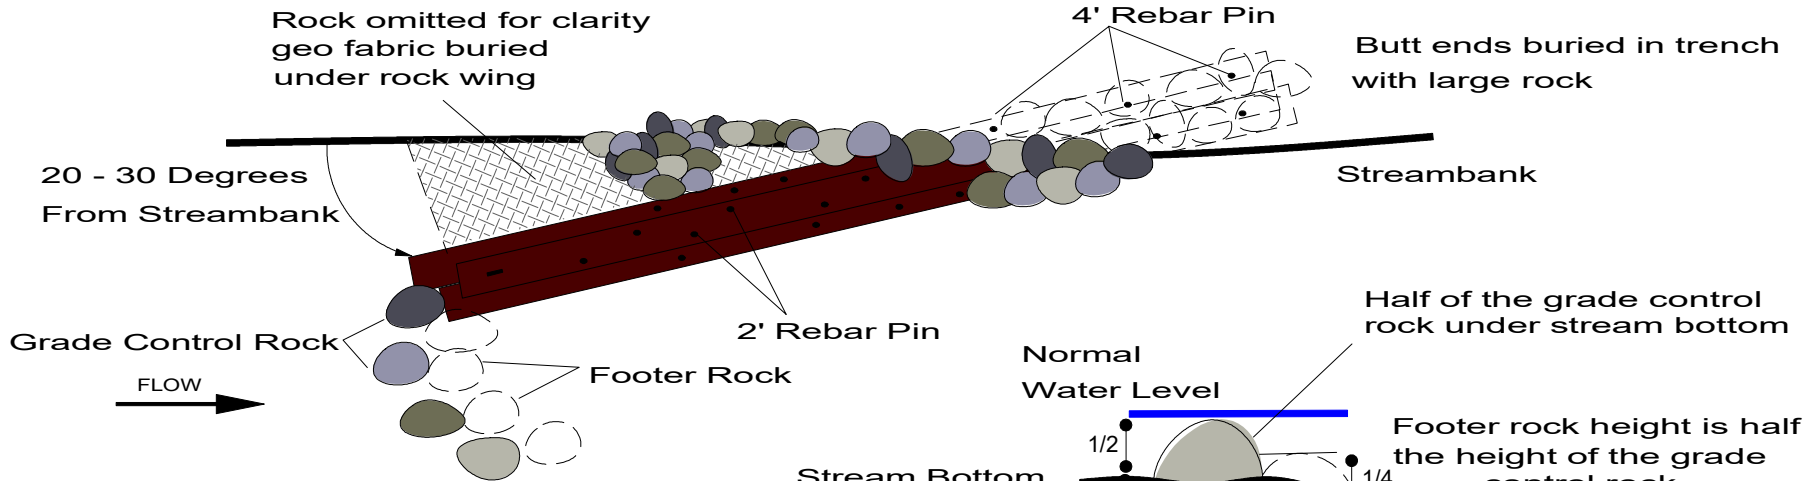

# MULTI-LOG VANE DEFLECTOR WITH J-HOOK

Plan View

Section View