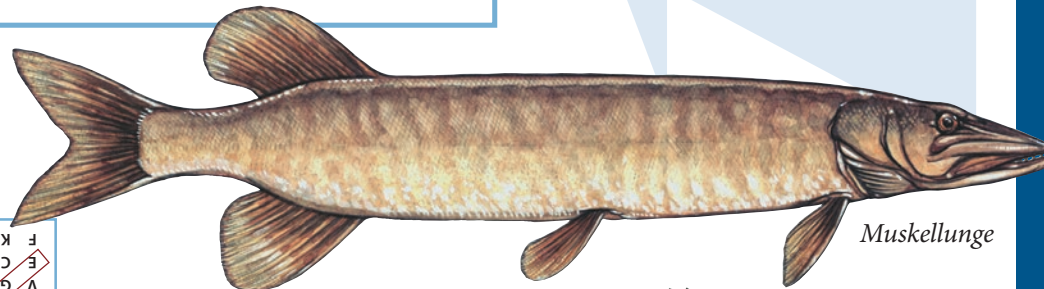

Linesville State Fish Hatchery Word Search

Word List:

- Dorsal
- Fingerling
- Fry
- Hatchery
- Muskellunge
- Perch
- Pickereel
- Pike
- Raceway
- Walleye

(Hint: Some words may appear backwards.)

FUN FACTS— Muskellunge and Walleye

Muskellunge

- Muskellunge are part of the Pikes and Mudminnows family.
- The largest sportfish in Pennsylvania is the Muskellunge. The current Pennsylvania state-record Muskellunge was caught at Conneaut Lake, Crawford County, in 1924. It weighed 54 pounds, 3 ounces.
- Muskellunge are coolwater fish found in clear natural lakes and rivers.
- Most Muskellunge reach over 48 inches long.

Walleye

- Walleye are part of the Perches and Darters family.
- Walleyes and Saugers are the largest members of the Perches and Darters family.
- The current Pennsylvania state-record Walleye was caught on the Youghiogheny River, Fayette County, in 2021. It weighed 18 pounds, 1 ounce.
- Walleyes live in large lakes, big streams, and rivers in water that is cool. Summer water temperatures do not exceed 85 degrees F.